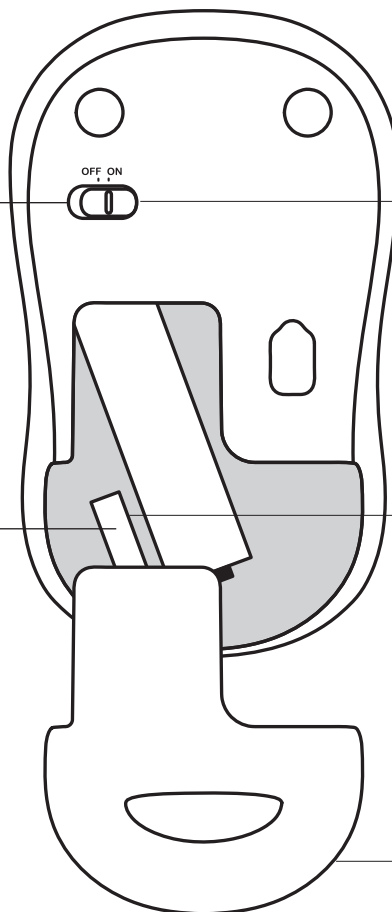

KNOW YOUR PRODUCT

MOUSE FEATURES

Left mouse buttons

Right mouse buttons

Scroll wheel

Press the wheel down for middle button (function can vary by software application)

On/Off slider switch

USB Nano receiver storage