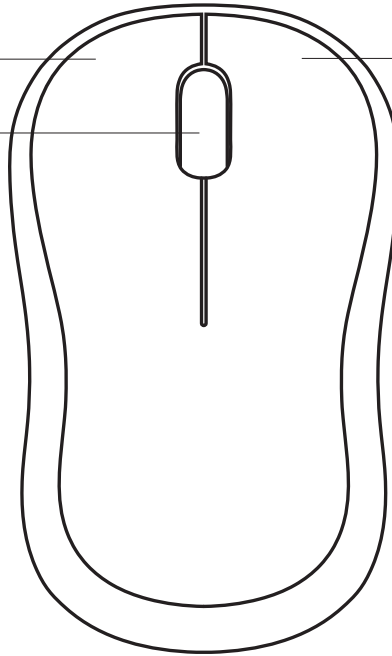

KNOW YOUR PRODUCT

MOUSE FEATURES

Left mouse buttons

Right mouse buttons

Scroll wheel

Press the wheel down for middle button (function can vary by software application)

On/Off slider switch

USB Nano receiver storage