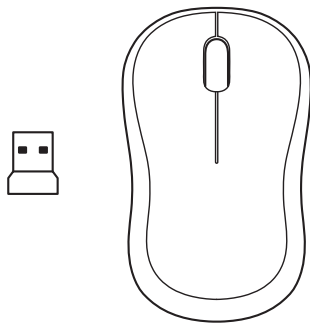

WIRELESS COMBO MK270

Setup Guide

M185