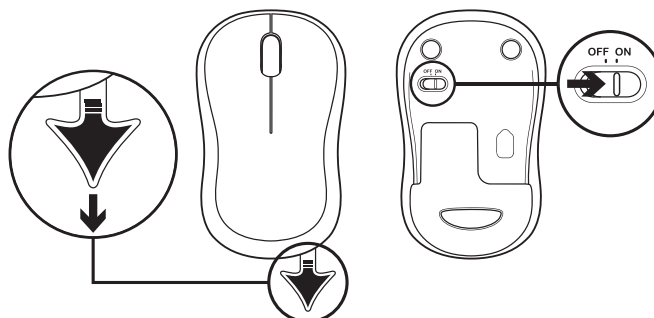

WHAT'S IN THE BOX

1. Logitech K270 Keyboard
2. Logitech M185 Mouse
3. AAA Battery x 2
4. AA Battery x 1
5. USB Nano receiver
6. User documentation

CONNECTING THE KEYBOARD AND MOUSE

www.logitech.com/support/mk270

1

2

3