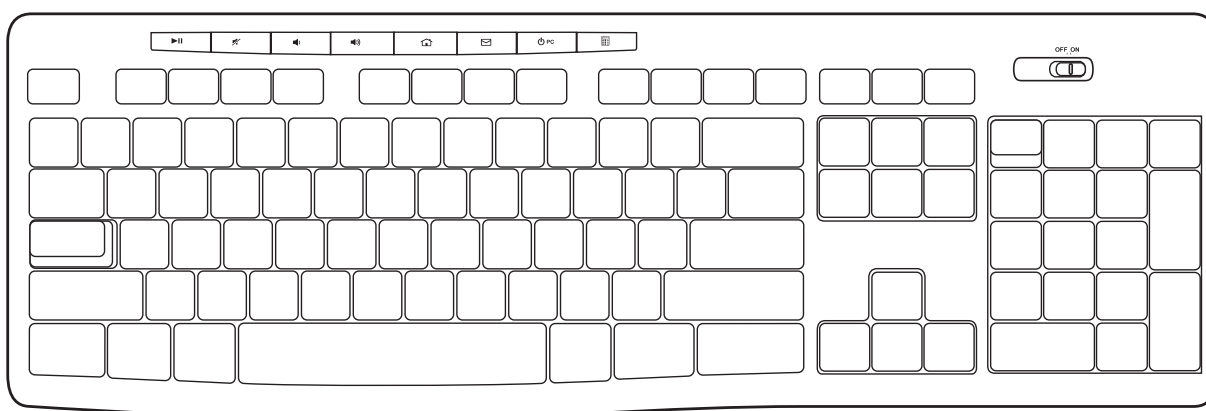

TOETSENBORDFUNCTIES

Sneltoetsen			
	Afspelen/pauzeren		Volume dempen
	Volume verlagen		Volume verhogen
	Naar internetstartpagina navigeren		E-mailtoepassing starten
	Computer in stand-bymodus zetten		Rekenmachine starten