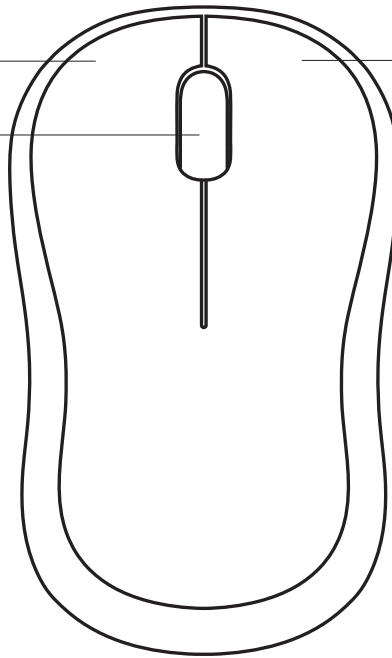

PRODUKT AUF EINEN BLICK

MAUSFUNKTIONEN

Linke Maustaste

Rechte Maustaste

Scrollrad

Drücken Sie das Tastenrad, um die Funktion der mittleren Taste (Funktion je nach Anwendung unterschiedlich) auszuführen.