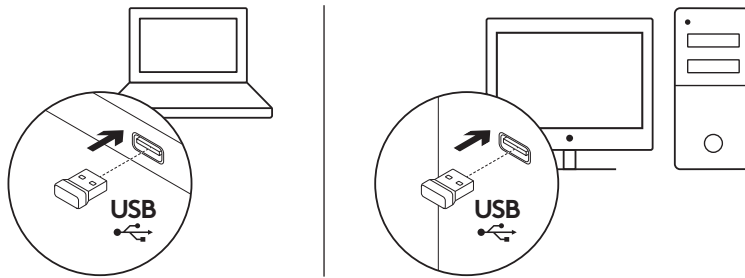

CONNECTING THE KEYBOARD AND MOUSE

www.logitech.com/support/mk270

1