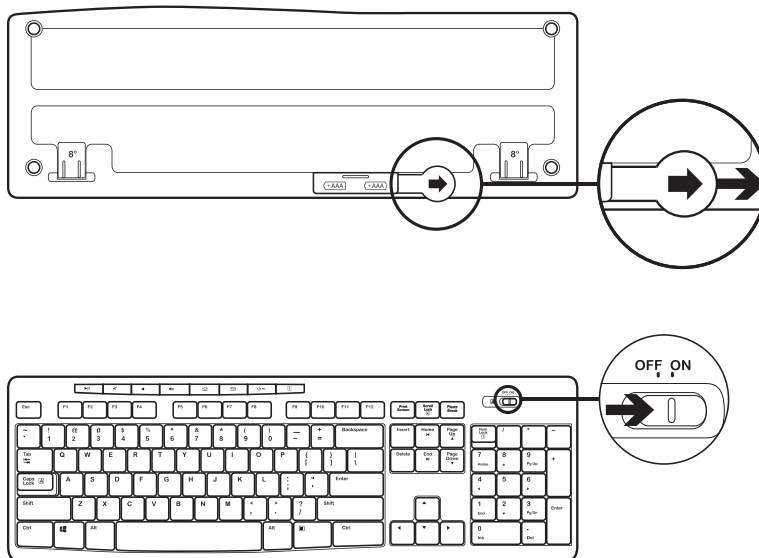

WHAT'S IN THE BOX

1. Logitech K270 Keyboard
2. Logitech M185 Mouse
3. AAA Battery x 2
4. AA Battery x 1
5. USB Nano receiver
6. User documentation

CONNECTING THE KEYBOARD AND MOUSE

www.logitech.com/support/mk270

1

2

3

DIMENSION

Keyboard:

Height x Width x Depth: 22.75mm x 441.53mm x 149mm

Keyboard Weight (With Battery): 495g

Keyboard Weight (Without Battery): 480g