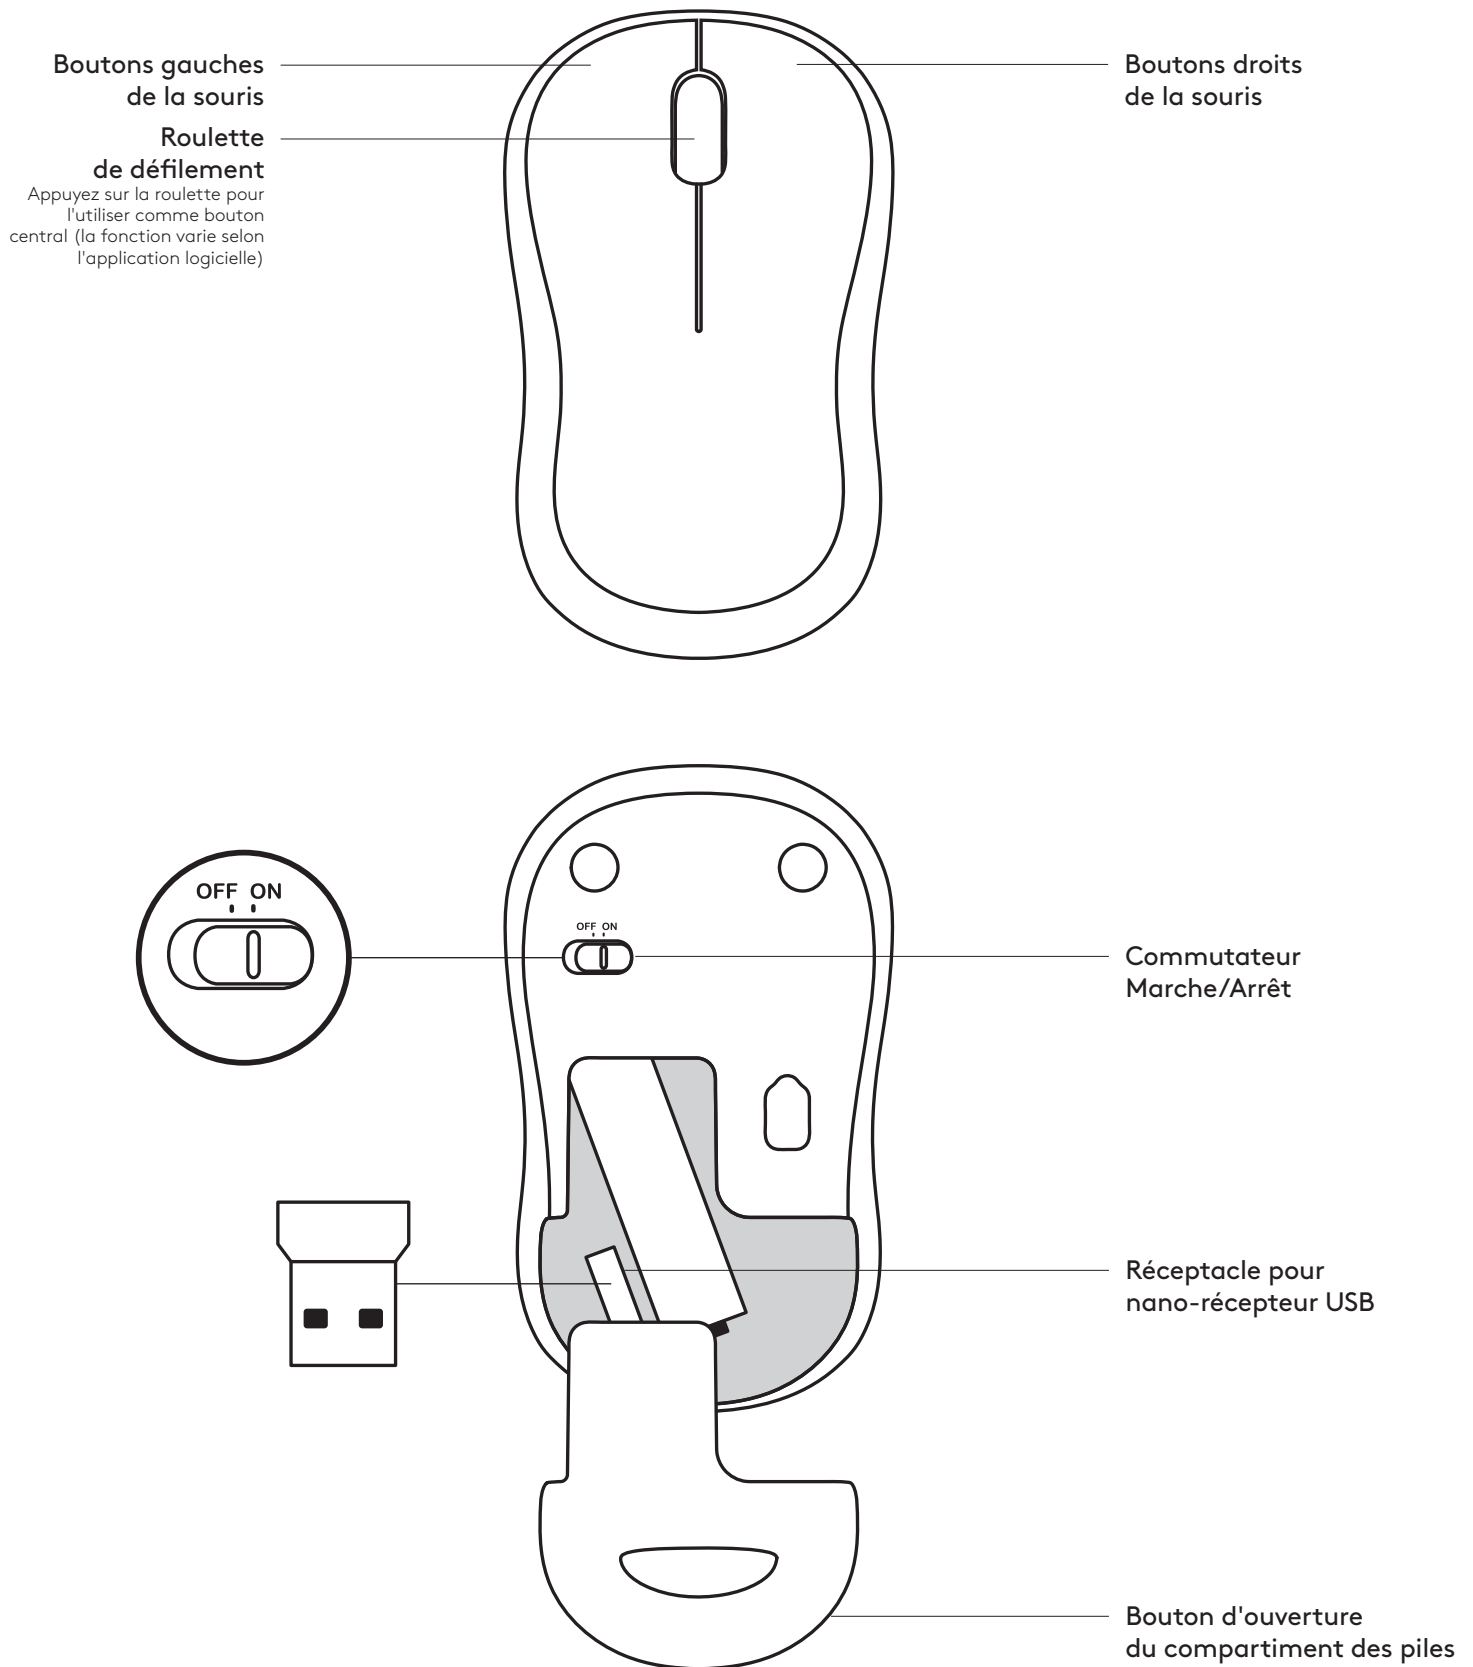

PRÉSENTATION DU PRODUIT

FONCTIONS DE LA SOURIS