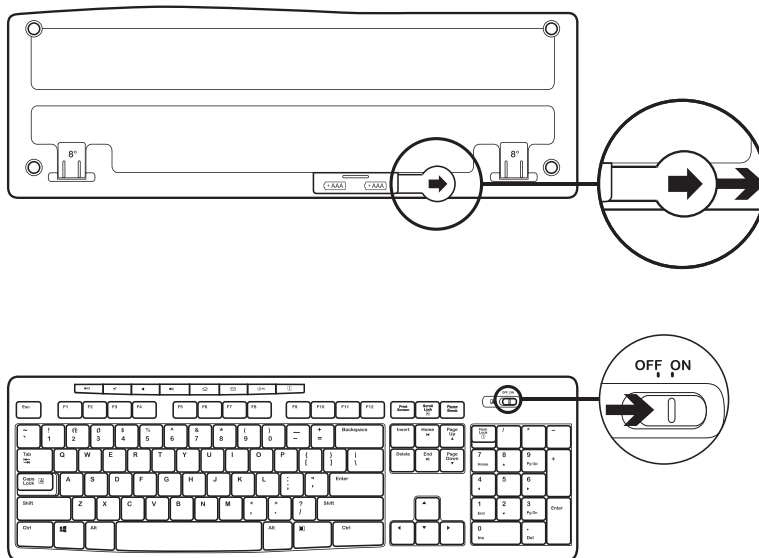

WHAT'S IN THE BOX

1. Logitech K270 Keyboard
2. Logitech M185 Mouse
3. AAA Battery x 2
4. AA Battery x 1
5. USB Nano receiver
6. User documentation

CONNECTING THE KEYBOARD AND MOUSE

www.logitech.com/support/mk270

1

2

3