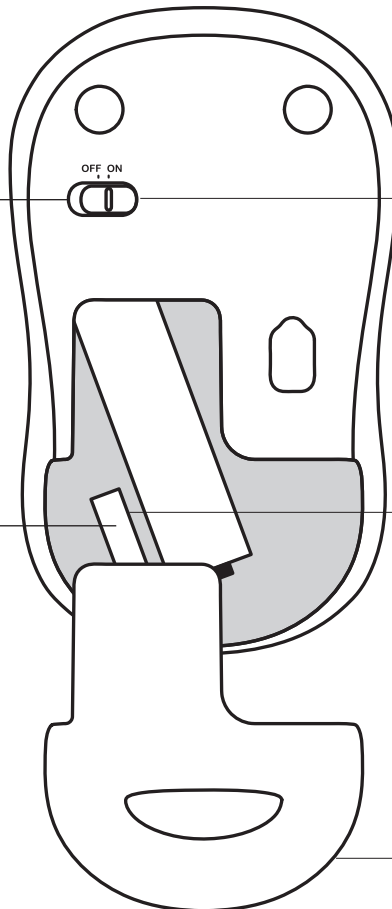

## MOUSE FEATURES

Left mouse buttons

Right mouse buttons

**Scroll wheel**

Press the wheel down for middle button (function can vary by software application)

On/Off slider switch

USB Nano receiver storage

Battery door release