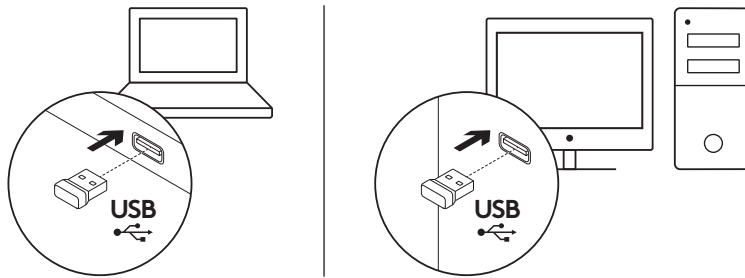

## WHAT'S IN THE BOX

1. Logitech K270 Keyboard
2. Logitech M185 Mouse
3. AAA Battery x 2
4. AA Battery x 1
5. USB Nano receiver
6. User documentation

## CONNECTING THE KEYBOARD AND MOUSE

[www.logitech.com/support/mk270](http://www.logitech.com/support/mk270)

1

2

3