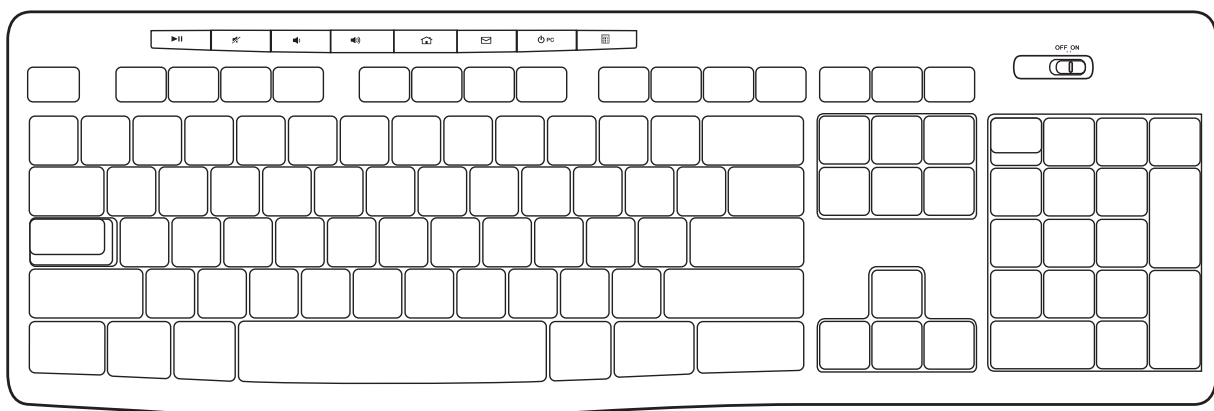

KEYBOARD FEATURES

Hot keys			
	Play / Pause		Mute volume
	Decrease volume		Increase volume
	Navigate to Internet home		Launch email application
	Place PC in standby mode		Launch calculator