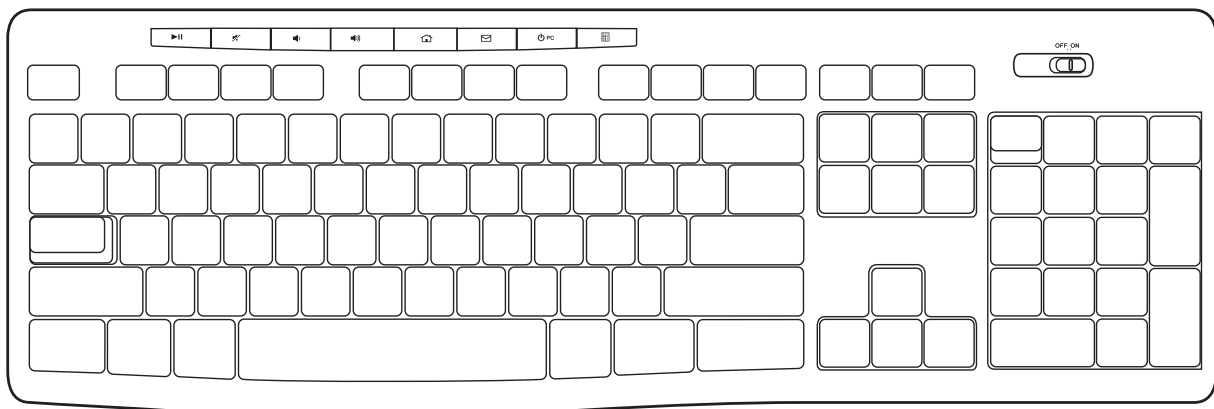

FONCTIONS DU CLAVIER

Touches de raccourci			
	Lecture/Pause		Sourdine
	Baisser le volume		Augmenter le volume
	Page d'accueil Internet		Démarrage de l'application de messagerie électronique
	Mise en veille de l'ordinateur		Démarrage de la calculatrice