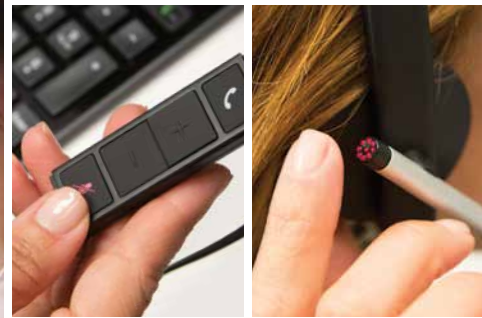

Are you an enterprise deploying Microsoft® Lync™?
You may qualify for a Logitech UC product trial.

Apply at www.logitech.com/lync or www.logitech.com/lynctrail
Learn more at: www.logitech.com/lync

To order contact your reseller, or call us at **800-308-8666**

Logitech Inc. 7600 Gateway Blvd. Newark, CA 95460

¹ With Microsoft Lync 2010 and 2013, requires plug-in download.

² With NFC enabled mobile devices.

³ With Miracast enabled devices.