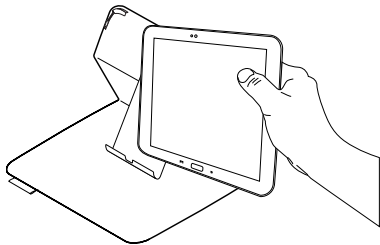

Your Samsung Galaxy Tab 3 is then released: