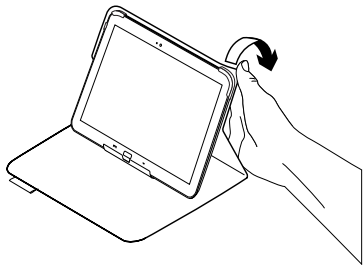

Using your Samsung Galaxy Tab 3

Opening the folio wakes your Samsung Galaxy Tab 3:

Closing the folio puts your Samsung Galaxy Tab 3 into sleep mode.

Two viewing positions

The folio provides two viewing positions—one for viewing media and another for browsing.

To view media, place your Samsung Galaxy Tab 3 at the angle you feel comfortable with:

To browse, fold your folio back along its spine:

Detaching your Samsung Galaxy Tab 3

To detach your Samsung Galaxy Tab 3 from the folio, bend back one of the tablet holder corners: