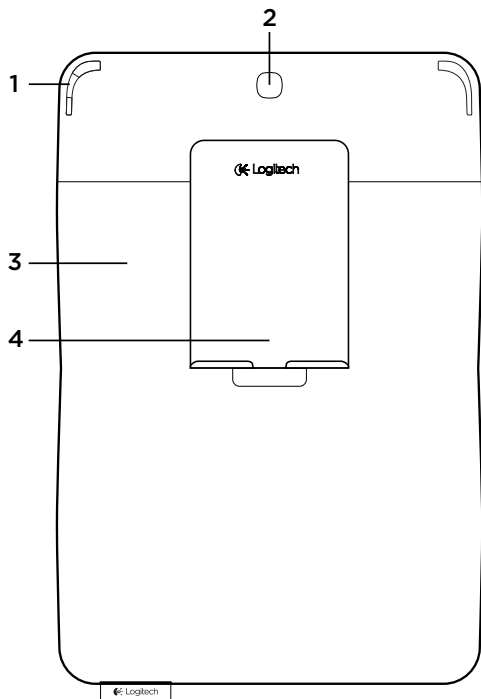

Folio S310

for Samsung Galaxy Tab 3 (10.0")

Setup Guide
Read this guide before use

Contents

English	3
한국어	7
www.logitech.com/support 	11

Know your product

1. Tablet holder
2. Camera hole
3. Protective folio
4. Hook
5. Product documentation

Setting up and using the folio with your Samsung Galaxy Tab 3

Setting up your folio

1. Open the folio and insert your Samsung Galaxy Tab 3 into the hook:

2. Push your Samsung Galaxy Tab 3 down into the tablet holder: