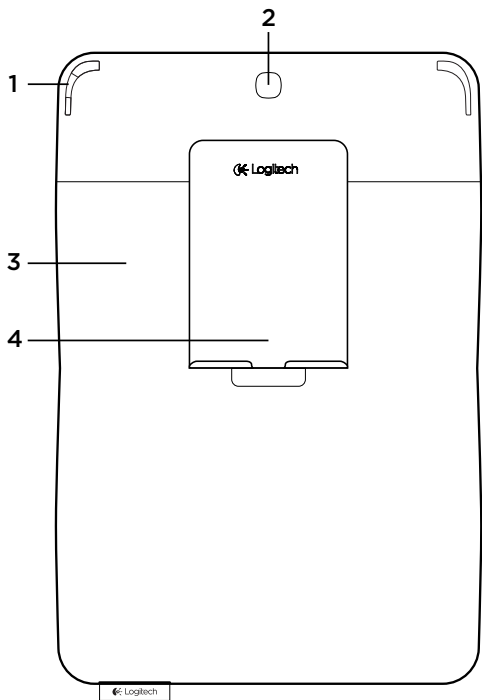

제품 설명

1. 태블릿 홀더
2. 카메라 홀
3. 보호 폴리오
4. 후크
5. 제품 설명서