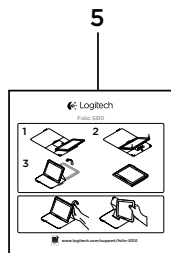

Folio S310

for Samsung Galaxy Tab 3 (10.0")

Setup Guide
Read this guide before use

Contents

English	3
한국어	7
www.logitech.com/support 	11

Know your product

1. Tablet holder
2. Camera hole
3. Protective folio
4. Hook
5. Product documentation

Setting up and using the folio with your Samsung Galaxy Tab 3

Setting up your folio

1. Open the folio and insert your Samsung Galaxy Tab 3 into the hook:

2. Push your Samsung Galaxy Tab 3 down into the tablet holder: