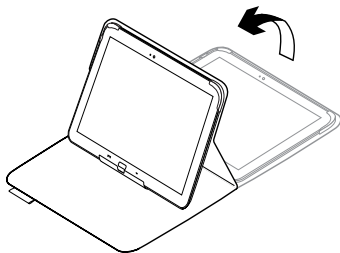

Setting up and using the folio with your Samsung Galaxy Tab 3

Setting up your folio

1. Open the folio and insert your Samsung Galaxy Tab 3 into the hook:

2. Push your Samsung Galaxy Tab 3 down into the tablet holder:

Using your Samsung Galaxy Tab 3

Opening the folio wakes your Samsung Galaxy Tab 3:

Closing the folio puts your Samsung Galaxy Tab 3 into sleep mode.

Two viewing positions

The folio provides two viewing positions—one for viewing media and another for browsing.

To view media, place your Samsung Galaxy Tab 3 at the angle you feel comfortable with:

To browse, fold your folio back along its spine:

Detaching your Samsung Galaxy Tab 3

To detach your Samsung Galaxy Tab 3 from the folio, bend back one of the tablet holder corners: