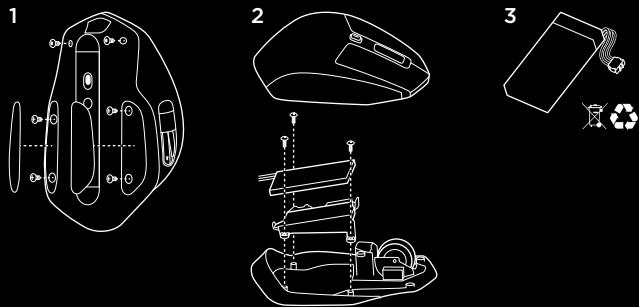

www.logitech.com/download/MXMaster

简体中文

您的 **MX MASTER™**

1. 自动切换滚轮
2. 别致的拇指轮
3. 手势按钮

安装 Logitech Options 软件解锁并挖掘这 3 个及更多控件的潜在功能，安装软件请访问：

www.logitech.com/download/MXMaster

Battery disposal | 电池弃置

English

Dual connectivity

Connect via included Logitech Unifying™ receiver or via *Bluetooth*® Smart.

Easy-Switch™

Pair up to 3 devices and easily switch between them with the press of a button.

简体中文

双重连接

通过随附的罗技® Unifying™ 接收器或蓝牙智能建立连接。