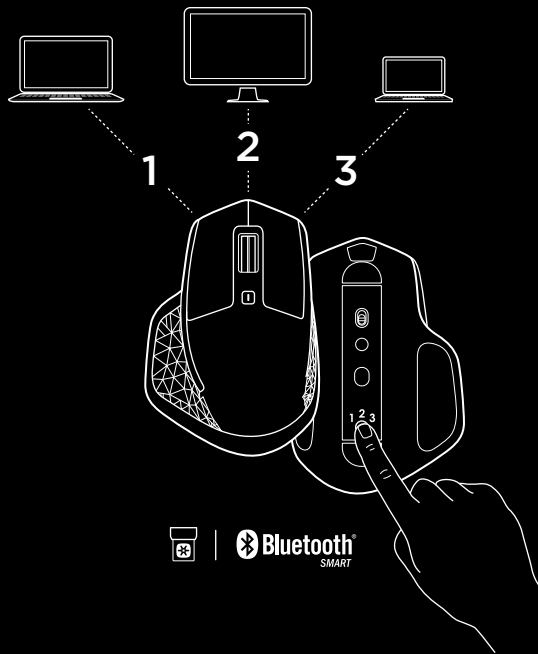

MX MASTER

WIRELESS MOUSE | 无线鼠标

www.logitech.com/MXMaster

English

Your **MX MASTER™**

1. Auto-shift scroll wheel
2. Unique thumb wheel
3. Gesture button

To unlock and to discover the true potential of these 3 controls and more, install the Logitech Options software, available at:

www.logitech.com/download/MXMaster

简体中文

您的 **MX MASTER™**

1. 自动切换滚轮
2. 别致的拇指轮
3. 手势按钮

安装 Logitech Options 软件解锁并挖掘这 3 个及更多控件的潜在功能，安装软件请访问：

www.logitech.com/download/MXMaster

Battery disposal | 电池弃置

English

Dual connectivity

Connect via included Logitech Unifying™ receiver or via *Bluetooth*® Smart.

Easy-Switch™

Pair up to 3 devices and easily switch between them with the press of a button.

简体中文

双重连接

通过随附的罗技® Unifying™ 接收器或蓝牙智能建立连接。