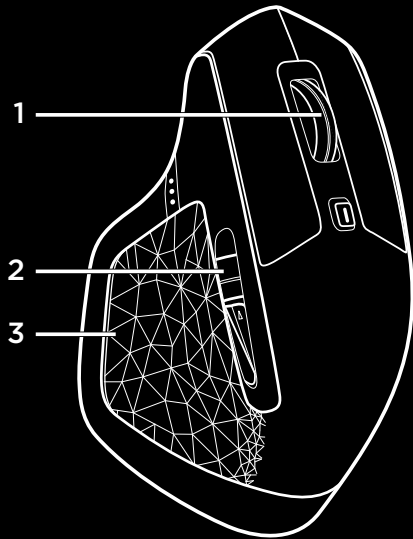

MX MASTER

WIRELESS MOUSE | 无线鼠标

www.logitech.com/MXMaster

English

Your **MX MASTER™**

1. Auto-shift scroll wheel
2. Unique thumb wheel
3. Gesture button

To unlock and to discover the true potential of these 3 controls and more, install the Logitech Options software, available at:

www.logitech.com/download/MXMaster

简体中文

您的 **MX MASTER™**

1. 自动切换滚轮
2. 别致的拇指轮
3. 手势按钮

安装 Logitech Options 软件解锁并挖掘这 3 个及更多控件的潜在功能，安装软件请访问：

www.logitech.com/download/MXMaster

Battery disposal | 电池弃置

English

Dual connectivity

Connect via included Logitech Unifying™ receiver or via *Bluetooth*® Smart.

Easy-Switch™

Pair up to 3 devices and easily switch between them with the press of a button.

简体中文

双重连接

通过随附的罗技® Unifying™ 接收器或蓝牙智能建立连接。