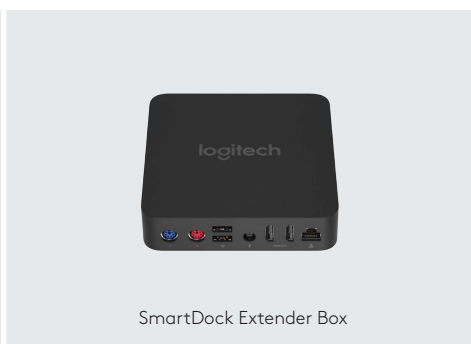

Logitech SmartDock

FEATURES & BENEFITS

AV console

SmartDock and Microsoft Surface Pro 4 optimize the Skype for Business collaboration experience in meeting spaces. Leave your laptop at your desk, walk into any meeting space, and start an optimized Skype for Business video conference with one-touch join.

Powered, secure mount for Surface Pro 4

Tamper-resistant screws and a K-lock provide enhanced security and help ensure that Surface Pro 4 is always in place, charged, and ready for the most important meeting—yours!

Pivoting, cast-metal support platform

The sturdy, elegantly designed base provides a premium mount for Surface Pro 4 with elegant industrial design.

Extended I/O for Surface Pro 4

Supports a wide variety of deployments and device connectivity with dual 1080p display ports¹, an HDMI input for 1080p60 content sharing, three USB 3.1 type A ports, Gigabit Ethernet, and a headset mini-plug.

IR motion sensor

Conveniently wakes the system when motion is detected in the meeting space and enables energy saving hibernation mode when the room is empty.

Streamlined deployment

An optional extender box combines HDMI, USB, LAN and power cords into a single 5m cable for a clean, clutter-free installation on the conference table.

Integrated support for Logitech GROUP in optional Extender Box

When used with Logitech GROUP, SmartDock Extender Box eliminates the need for the GROUP hub, power supply and associated cables.

Designed in partnership with Microsoft

Close collaboration between Logitech and Microsoft ensures full and seamless integration with Surface Pro 4 and Skype for Business.

Plug-and-play camera setup

Simply connect camera to powered hub with 4.9m/16' cable provided to get up and running in a snap.

SmartDock works with all Logitech ConferenceCams

SmartDock works with a wide range of meeting room AV devices. All Logitech ConferenceCams work with SmartDock.

Optimized for Skype for Business

SmartDock provides a low-cost, high-quality Skype for Business collaboration experience in shared meeting spaces.

PRODUCT SPECIFICATIONS

SmartDock

Price: NZD 1199.90
Part #: 960-001110
UPC: 097855125095

Extender Box

Price: NZD 499.90
Part #: 960-001095
UPC: 097855125118

Pricing excludes Microsoft Surface Pro 4² and Skype for Business meeting room client.

PRODUCT DIMENSIONS + WEIGHT

SmartDock

239 x 334 x 209mm
9.4 x 13.2 x 8.2"
2738g/6.04lb

Extender Box

34 x 128 x 128mm
1.3 x 5.0 x 5.0"
360g/0.79lb

Cable Length

HDMI: 3m/9.8'
Network: 3m/9.8'
Power: 3m/9.8'
Extender Box: 5m/16.4'

INSIDE THE BOX

SmartDock

Power Supply
Ethernet cable
Two HDMI cables
Assembly tools
Documentation
Logitech SmartDock

SmartDock Extender Box

5m/16ft Extender Cable
VESA Mounting Plate 100x100mm
Hook and loop pads
Documentation
Logitech SmartDock Extender Box

SmartDock + Extender Box

All components included with Logitech SmartDock and Logitech SmartDock Extender Box

SYSTEM REQUIREMENTS