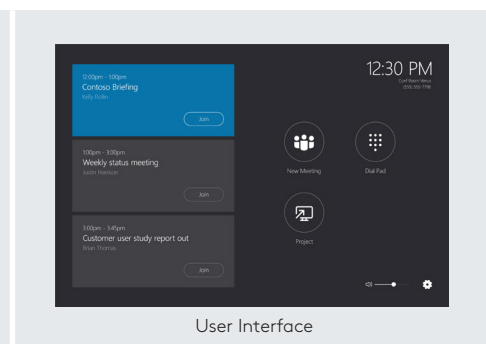

Logitech SmartDock

FEATURES & BENEFITS

AV console

SmartDock and Microsoft Surface Pro 4 optimize the Skype for Business collaboration experience in meeting spaces. Leave your laptop at your desk, walk into any meeting space, and start an optimized Skype for Business video conference with one-touch join.

Powered, secure mount for Surface Pro 4

Tamper-resistant screws and a K-lock provide enhanced security and help ensure that Surface Pro 4 is always in place, charged, and ready for the most important meeting—yours!

Pivoting, cast-metal support platform

The sturdy, elegantly designed base provides a premium mount for Surface Pro 4 with elegant industrial design.

Extended I/O for Surface Pro 4

Supports a wide variety of deployments and device connectivity with dual 1080p display ports¹, an HDMI input for 1080p60 content sharing, three USB 3.1 type A ports, Gigabit Ethernet, and a headset mini-plug.

IR motion sensor

Conveniently wakes the system when motion is detected in the meeting space and enables energy saving hibernation mode when the room is empty.

Streamlined deployment

An optional extender box combines HDMI, USB, LAN and power cords into a single 5m cable for a clean, clutter-free installation on the conference table.

Integrated support for Logitech GROUP in optional Extender Box

When used with Logitech GROUP, SmartDock Extender Box eliminates the need for the GROUP hub, power supply and associated cables.

Designed in partnership with Microsoft

Close collaboration between Logitech and Microsoft ensures full and seamless integration with Surface Pro 4 and Skype for Business.

Plug-and-play camera setup

Simply connect camera to powered hub with 4.9m/16' cable provided to get up and running in a snap.

SmartDock works with all Logitech ConferenceCams

SmartDock works with a wide range of meeting room AV devices. All Logitech ConferenceCams work with SmartDock.

Optimized for Skype for Business

SmartDock provides a low-cost, high-quality Skype for Business collaboration experience in shared meeting spaces.

PRODUCT SPECIFICATIONS

SmartDock

Price: NZD 1199.90
Part #: 960-001110
UPC: 097855125095

Extender Box

Price: NZD 499.90
Part #: 960-001095
UPC: 097855125118

Pricing excludes Microsoft Surface Pro 4² and Skype for Business meeting room client.

PRODUCT DIMENSIONS + WEIGHT

SmartDock

239 x 334 x 209mm
9.4 x 13.2 x 8.2"
2738g/6.04lb

Extender Box

34 x 128 x 128mm
1.3 x 5.0 x 5.0"
360g/0.79lb

Cable Length

HDMI: 3m/9.8'
Network: 3m/9.8'
Power: 3m/9.8'
Extender Box: 5m/16.4'

INSIDE THE BOX

SmartDock

Power Supply
Ethernet cable
Two HDMI cables
Assembly tools
Documentation
Logitech SmartDock

SmartDock Extender Box

5m/16ft Extender Cable
VESA Mounting Plate 100x100mm
Hook and loop pads
Documentation
Logitech SmartDock Extender Box

SmartDock + Extender Box

All components included with Logitech SmartDock and Logitech SmartDock Extender Box

SYSTEM REQUIREMENTS