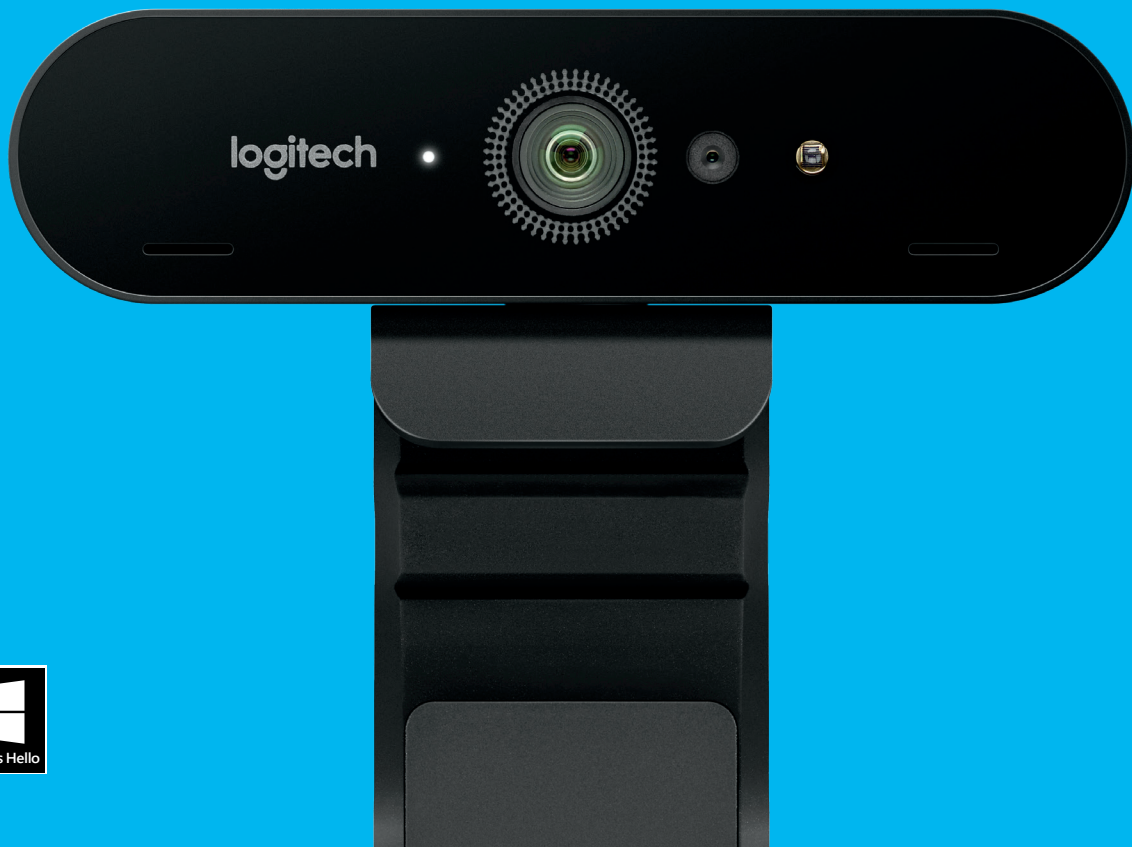

logitech®

ULTRA HIGH DEF FOR ULTRA HIGH EXPECTATIONS.

Logitech BRIO

Logitech® delivers our best ever webcam with 4K UHD and 5X zoom for truly amazing video quality.

BRIO's 4K image sensor is a next-generation powerhouse that enables 5X digital zoom, high frame rates and multiple resolutions to optimally support any compute/network environment. Logitech's RightLight™ 3

with HDR helps you look your best in any illumination, from low light to direct sunlight. Advanced Logitech optics deliver razor-sharp video resolution with autofocus and multiple FOV options – 65°, 78°, and 90°.

BRIO is also packed with extras, including support for infrared-based facial recognition to strengthen login security, works with

Microsoft Cortana®, supports multiple connection types (including USB 3.0 and Type C), and provides the freedom to mount the camera wherever it works best – LCD screen, notebook, or tabletop – with the removable clip or embedded tripod thread.

Multiple mounting options

Freedom to mount the camera wherever it works best – LCD screen, notebook, or tabletop – by using the removable clip or embedded tripod thread. Clip is adjustable to fit a variety of screens.