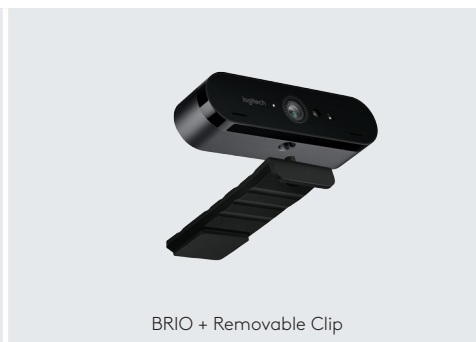

BRIO is also packed with extras, including support for infrared-based facial recognition to strengthen login security, works with

Microsoft Cortana®, supports multiple connection types (including USB 3.0 and Type C), and provides the freedom to mount the camera wherever it works best – LCD screen, notebook, or tabletop – with the removable clip or embedded tripod thread.

BlueJeans

lifesize

zoom

broadsoft

Logitech BRIO

BRIO Front

BRIO Back

BRIO + Removable Clip