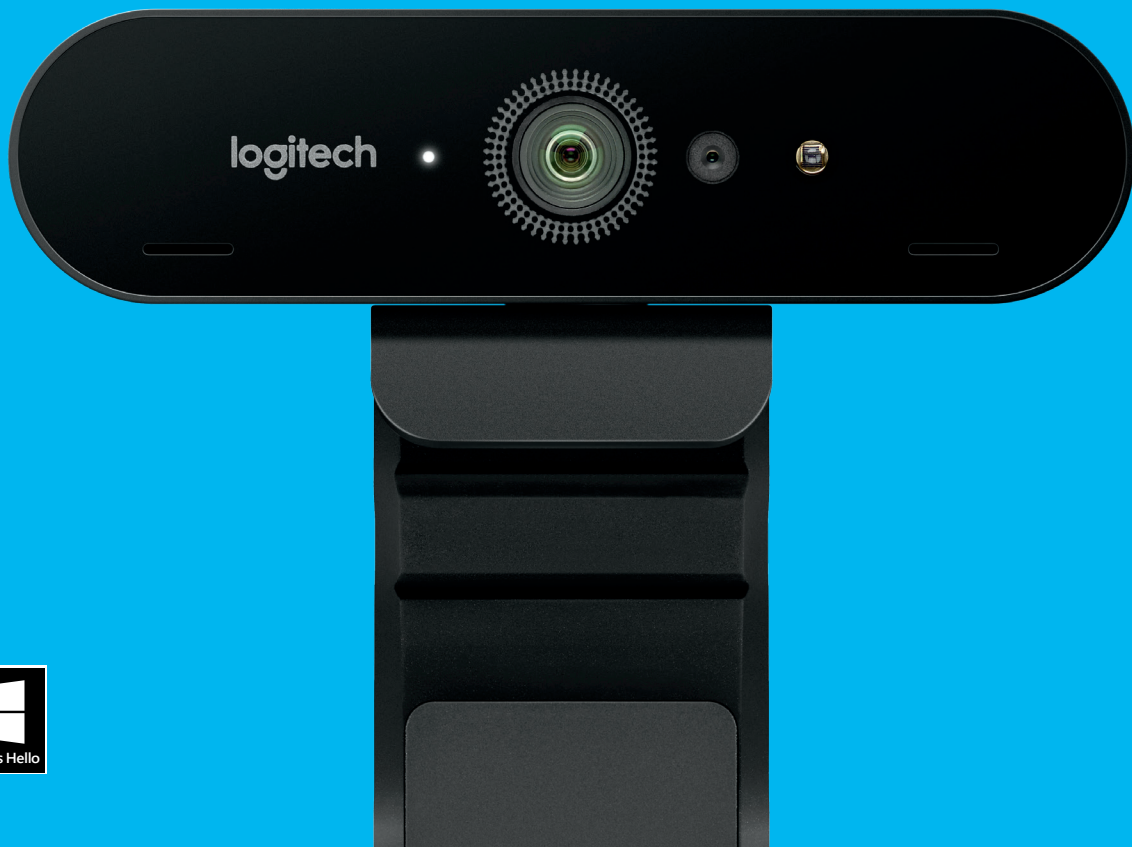

logitech®

## Logitech BRIO

Logitech® delivers our best ever webcam with 4K UHD and 5X zoom for truly amazing video quality.

BRIO's 4K image sensor is a next-generation powerhouse that enables 5X digital zoom, high frame rates and multiple resolutions to optimally support any compute/network environment. Logitech's RightLight™ 3

BRIO is also packed with extras, including support for infrared-based facial recognition to strengthen login security, works with

Microsoft Cortana®, supports multiple connection types (including USB 3.0 and Type C), and provides the freedom to mount the camera wherever it works best – LCD screen, notebook, or tabletop – with the removable clip or embedded tripod thread.

### Multiple mounting options

Freedom to mount the camera wherever it works best – LCD screen, notebook, or tabletop – by using the removable clip or embedded tripod thread. Clip is adjustable to fit a variety of screens.