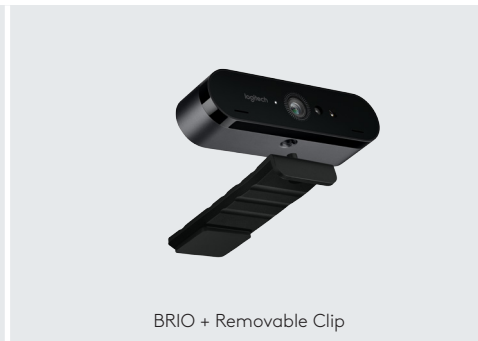

BRIO is also packed with extras, including support for infrared-based facial recognition to strengthen login security, works with

Microsoft Cortana®, supports multiple connection types (including USB 3.0 and Type C), and provides the freedom to mount the camera wherever it works best – LCD screen, notebook, or tabletop – with the removable clip or embedded tripod thread.

# Logitech BRIO

BRIO Front

BRIO Back

BRIO + Removable Clip