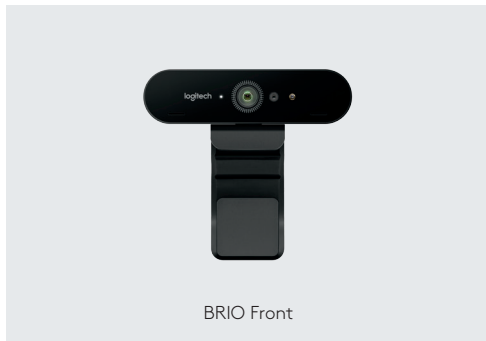

BRIO is also packed with extras, including support for infrared-based facial recognition to strengthen login security, works with

Microsoft Cortana®, supports multiple connection types (including USB 3.0 and Type C), and provides the freedom to mount the camera wherever it works best – LCD screen, notebook, or tabletop – with the removable clip or embedded tripod thread.

# Logitech BRIO

BRIO Front

BRIO Back

BRIO + Removable Clip