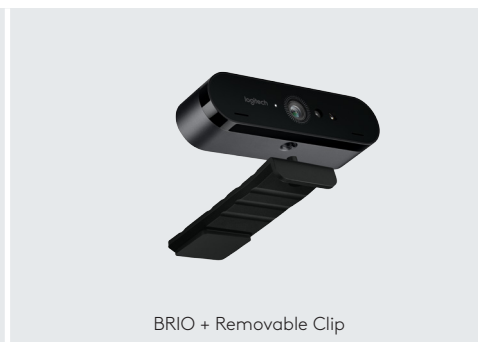

BRIO is also packed with extras, including support for infrared-based facial recognition to strengthen login security, works with

Microsoft Cortana®, supports multiple connection types (including USB 3.0 and Type C), and provides the freedom to mount the camera wherever it works best – LCD screen, notebook, or tabletop – with the removable clip or embedded tripod thread.

# Logitech BRIO

BRIO Front

BRIO Back

BRIO + Removable Clip