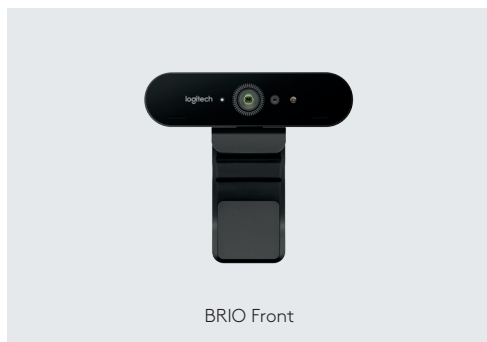

BRIO is also packed with extras, including support for infrared-based facial recognition to strengthen login security, works with

Microsoft Cortana®, supports multiple connection types (including USB 3.0 and Type C), and provides the freedom to mount the camera wherever it works best – LCD screen, notebook, or tabletop – with the removable clip or embedded tripod thread.

# Logitech BRIO

BRIO Front

BRIO Back

BRIO + Removable Clip