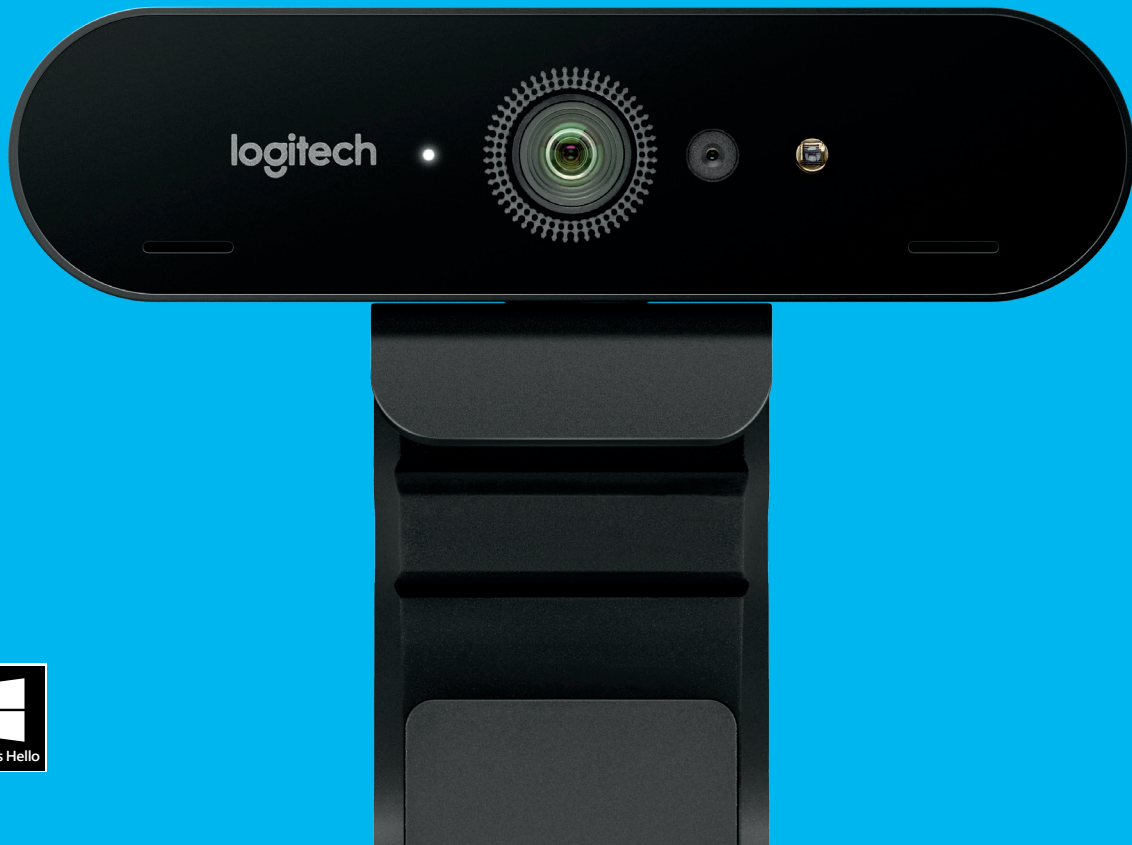

## Logitech BRIO

Logitech® delivers our best ever webcam with 4K UHD and 5X zoom for truly amazing video quality.

BRIO's 4K image sensor is a next-generation powerhouse that enables 5X digital zoom, high frame rates and multiple resolutions to optimally support any compute/network environment. Logitech's RightLight™ 3

BRIO is also packed with extras, including support for infrared-based facial recognition to strengthen login security, works with

Microsoft Cortana®, supports multiple connection types (including USB 3.0 and Type C), and provides the freedom to mount the camera wherever it works best – LCD screen, notebook, or tabletop – with the removable clip or embedded tripod thread.

### Multiple mounting options

Freedom to mount the camera wherever it works best – LCD screen, notebook, or tabletop – by using the removable clip or embedded tripod thread. Clip is adjustable to fit a variety of screens.