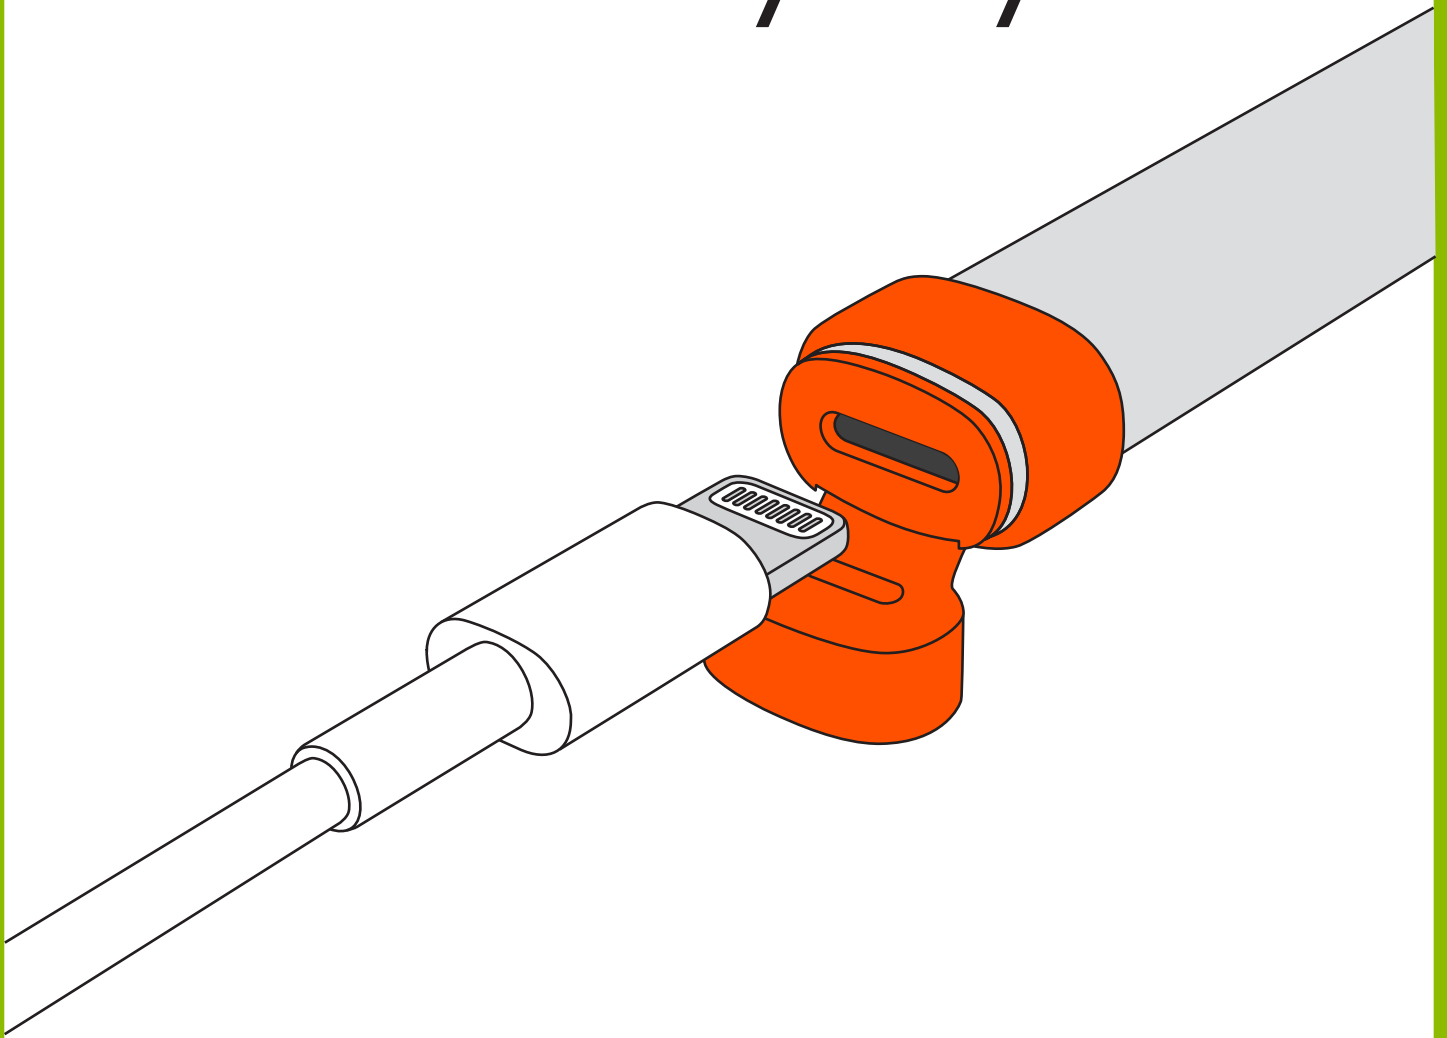

CHARGE

Crayon at the end
of every day.

logitech®