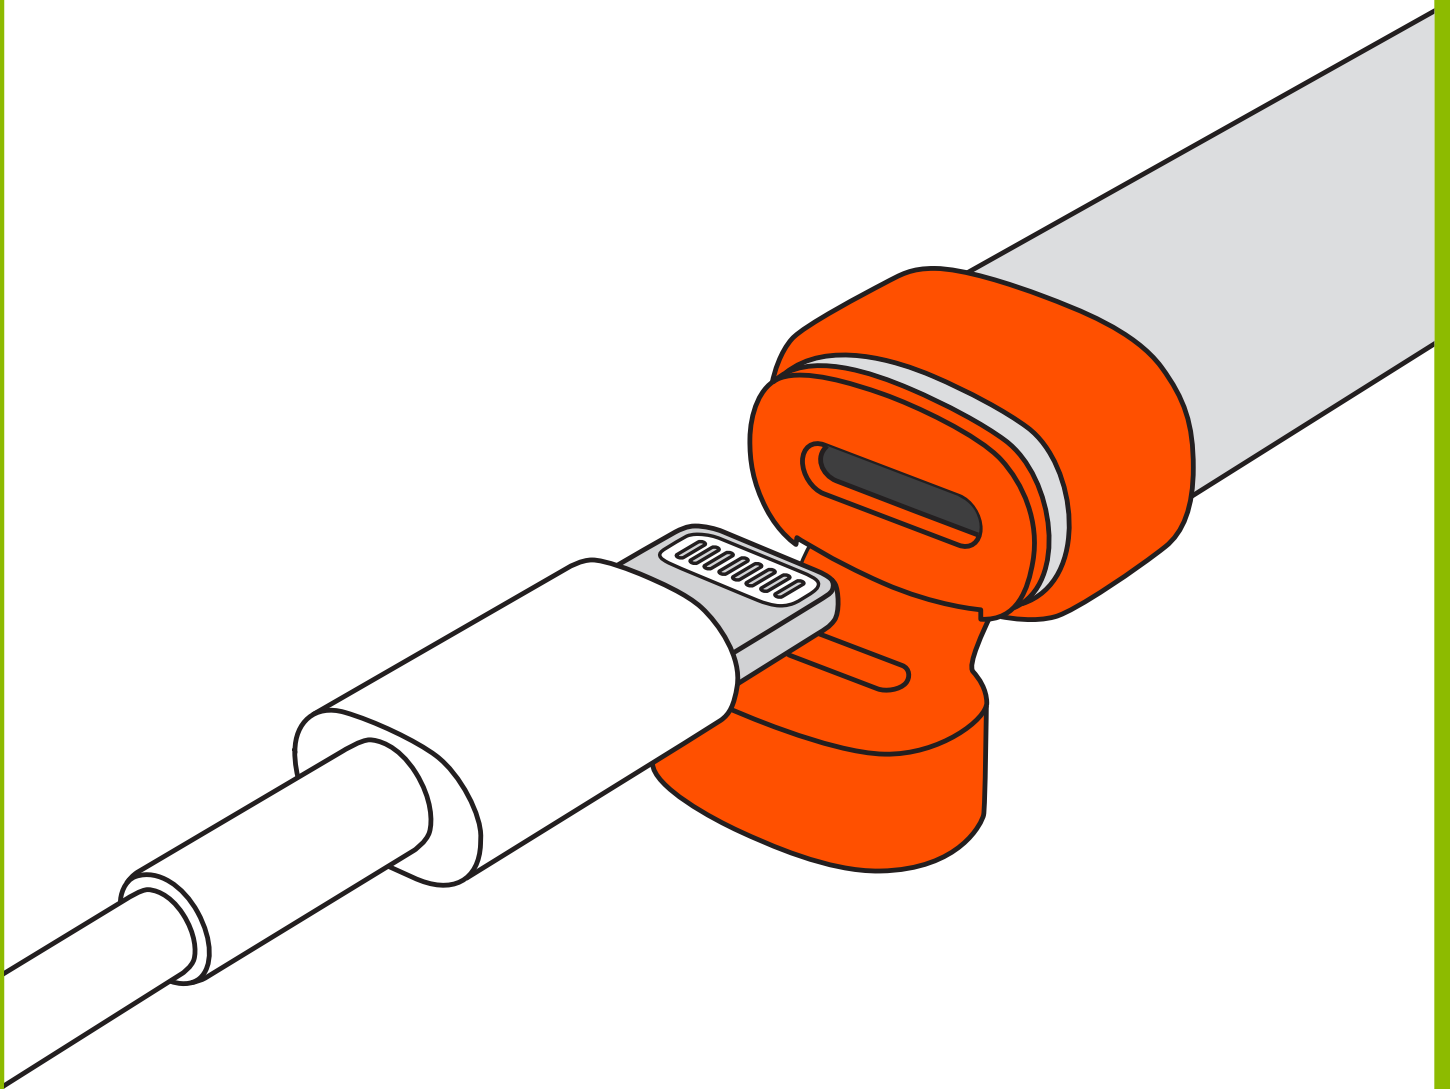

5

THINGS TO REMEMBER

when using your Crayon

logitech®

TURN

Crayon on before use
and off after use.

Press for 1 sec.

CARRY

Crayon in the holder
on the case, backpack
pocket or pencil case.

logitech®

CHARGE

Crayon at the end
of every day.

logitech®

AVOID

chewing on or
tearing off parts.

**This can permanently
damage Crayon.**