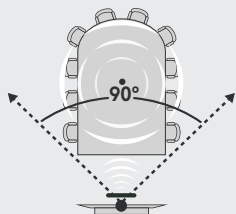

RIGHTSENSE TECHNOLOGIES AND DESIGN INNOVATIONS

Integrated Logitech RightSense technologies, built into Rally, automate a better user experience. RightSight perfectly auto-frames participants no matter their distance from the lens. RightLight prioritizes faces over environment to render natural-looking skin tones while RightSound enhances vocal clarity by suppressing background noise, auto-leveling voices, and focusing on active speakers to support better meetings.

RightSight

Logitech RightSight camera control technology automatically moves the lens and adjusts the zoom so no one gets left out of the picture. RightSight detects human figures, not just faces, to ensure that meeting participants remain in view and optimally framed on-screen.

RightLight

Logitech RightLight with Wide Dynamic Range (WDR) helps everyone look their best on camera, regardless of lighting conditions. RightLight reduces video noise, optimizes light balance, and fine-tunes color and saturation for natural results across all skin tones.

RightSound

Logitech RightSound is a suite of audio processing technologies and design innovations that deliver enterprise-class sound to video conferences. Optimized for the human voice, RightSound reduces unwanted vibrations and noise, and zeroes in on the active speaker to convey their every word with remarkable clarity.

ROOM SETUP DIAGRAMS

UP TO 10 SEATS