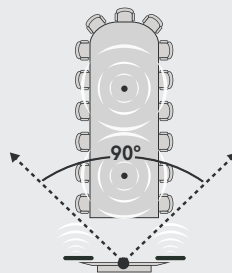

UP TO 16 SEATS