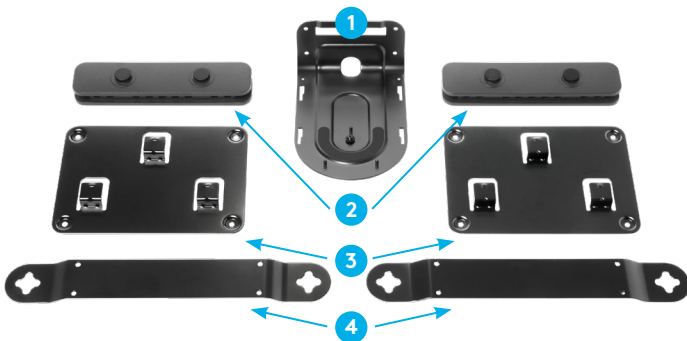

RALLY MIC POD

- 1 Four microphones with eight beamforming elements provide a 15 ft (4.5m) pickup range
- 2 9.6 ft (2.95m) cable connects to Rally Table Hub, Rally Mic Pod Hub, or another Mic Pod
- 3 Mute button with LED status indicator
- 4 Technical fabric resists dirt and fingerprints
- 5 Input to daisy chain with another Mic Pod

RALLY MIC POD HUB

- 1 Three inputs for Mic Pods or additional Hubs
- 2 Single-cable connections to Mic Pods for clean cabling and ease of placement
- 3 Under-table mounting hardware included
- 4 9.6 ft (2.95m) cable connects to another Mic Pod Hub or the Rally Table Hub

RALLY SPEAKER

- 1 Premium materials in slate gray complement high-style meeting rooms
- 2 Anti-vibration enclosure eliminates buzzing and interference
- 3 3 in (76mm) speaker driver delivers rich, clear sound
- 4 Patent-pending suspension system isolates vibration within the enclosure
- 5 Acoustically transparent fabric for good looks and clear sound
- 6 A single 9.6 ft (2.95m) Mini-XLR cable connects to Rally Display Hub for both signal and power

RALLY MOUNTING KIT

- 1 Invertible camera bracket supports wall mounting and near-ceiling installation
- 2 Cable retainers for Table Hub and Display Hub keeps cables plugged in
- 3 Ventilated brackets secure Hubs under the table or to the wall
- 4 Low-profile speaker brackets for a floating appearance