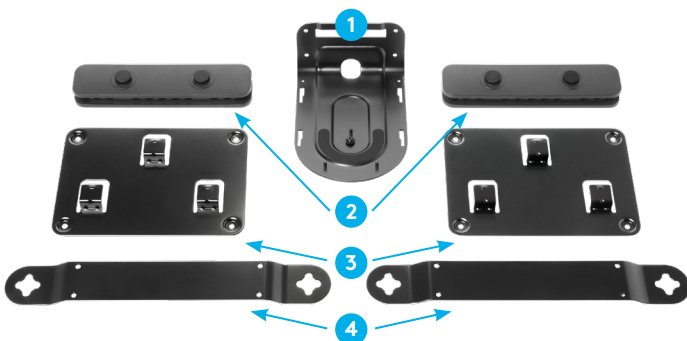

RALLY MIC POD

- 1 Four microphones with eight beamforming elements provide a 15 ft (4.5m) pickup range
- 2 9.6 ft (2.95m) cable connects to Rally Table Hub, Rally Mic Pod Hub, or another Mic Pod
- 3 Mute button with LED status indicator
- 4 Technical fabric resists dirt and fingerprints
- 5 Input to daisy chain with another Mic Pod

RALLY MIC POD HUB

- 1 Three inputs for Mic Pods or additional Hubs
- 2 Single-cable connections to Mic Pods for clean cabling and ease of placement
- 3 Under-table mounting hardware included
- 4 9.6 ft (2.95m) cable connects to another Mic Pod Hub or the Rally Table Hub

RALLY SPEAKER

- 1 Premium materials in slate gray complement high-style meeting rooms
- 2 Anti-vibration enclosure eliminates buzzing and interference
- 3 3 in (76mm) speaker driver delivers rich, clear sound
- 4 Patent-pending suspension system isolates vibration within the enclosure
- 5 Acoustically transparent fabric for good looks and clear sound
- 6 A single 9.6 ft (2.95m) Mini-XLR cable connects to Rally Display Hub for both signal and power

RALLY MOUNTING KIT

- 1 Invertible camera bracket supports wall mounting and near-ceiling installation
- 2 Cable retainers for Table Hub and Display Hub keeps cables plugged in
- 3 Ventilated brackets secure Hubs under the table or to the wall
- 4 Low-profile speaker brackets for a floating appearance