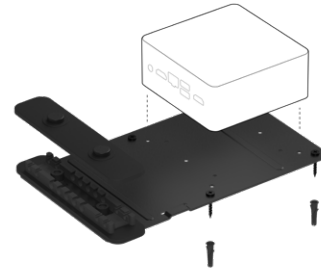

FEATURED COMPONENTS

Logitech Strong USB

SuperSpeed USB 10 Gbps cable

10m Included

25m Optional

The Logitech Tap touch controller connects to the meeting room Meet Compute System via Logitech Strong USB, a plenum-rated cable that offers 10 meters (32.8 feet) of reach. Even in larger rooms, you can position Tap for convenient operation while hiding the Meet Compute System in a credenza or behind display.

Aramid-reinforced for a durable connection between Tap and the Chromebox

Plenum-rated and Eca certified for runs in walls, raceways, and conduit

Optional 25 meter cable available for large rooms and long runs

Meet Compute System Mount

Mounting bracket with integrated cable retention

Compatible with Meet Compute System and SFF PCs with a 100mm VESA pattern

Integrated cable retention keeps connections tight

Secures computers and cables to walls and beneath tables