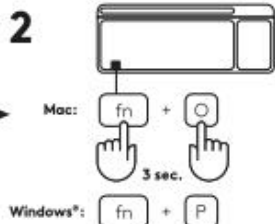

1

2

3

4

- ? www.logitech.com/support/k580
- ↓ Mac | Windows® Logitech Options® www.logitech.com/downloads

logitech®