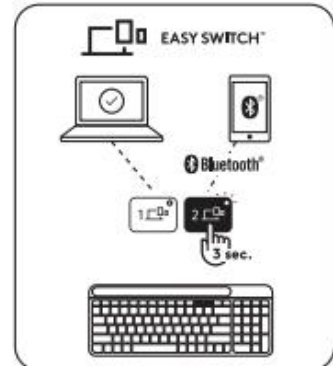

- ? www.logitech.com/support/k580
- ↓ Mac | Windows® Logitech Options® www.logitech.com/downloads

logitech®