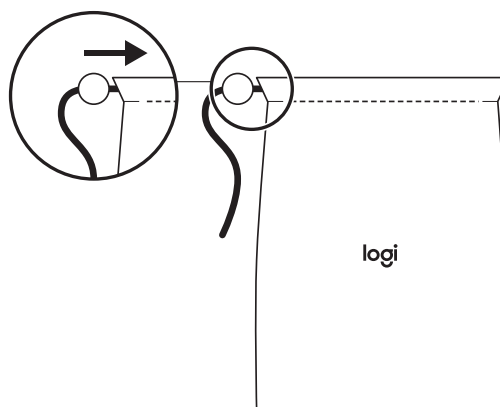

WHAT'S IN THE BOX

Travel bag

STORING THE HEADSET

1. Fold the headset to place it inside the travel bag.

2. Store the receiver and/or adapter inside the pocket.

3. Store the charging cable inside the bag.

4. Close the bag securely by moving the slider.

DIMENSIONS

TRAVEL BAG:

Length x Width: 21 cm x 17.5 cm

www.logitech.com/support/zone-wireless-travel-bag

PRÉSENTATION DU PRODUIT

CONTENU DU COFFRET

Pochette de transport

RANGEMENT DU CASQUE