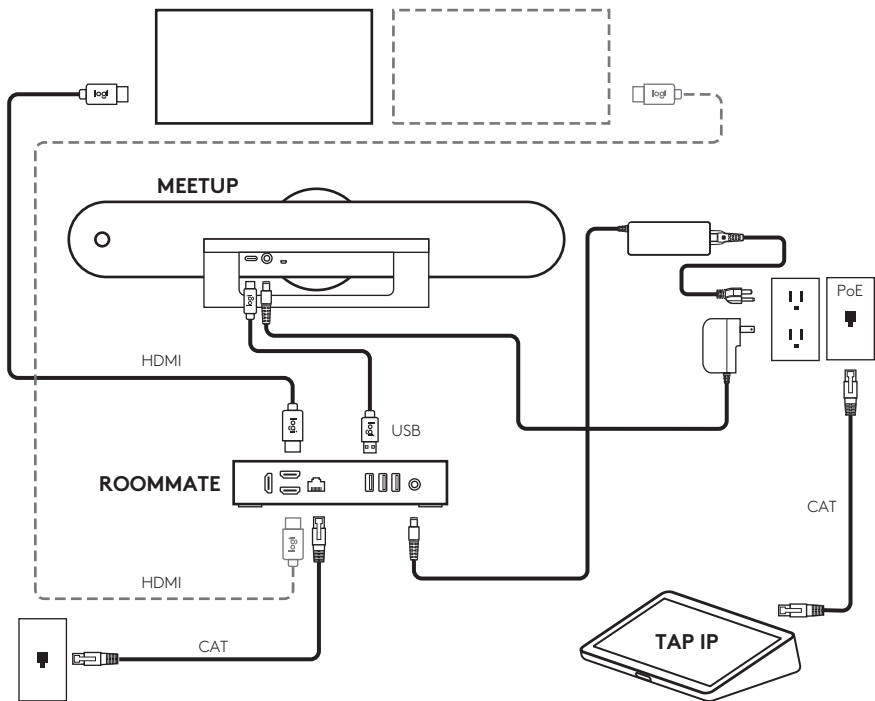

MEETUP + ROOMMATE + TAP IP

logi™

<https://prosupport.logi.com/>

©2022 Logitech, Logi and the Logitech Logo are trademarks or registered trademarks of Logitech Europe S.A. and/or its affiliates in the U.S. and other countries. All other trademarks are the property of their respective owners. Logitech assumes no responsibility for any errors that may appear in this manual. Information contained herein is subject to change without notice.