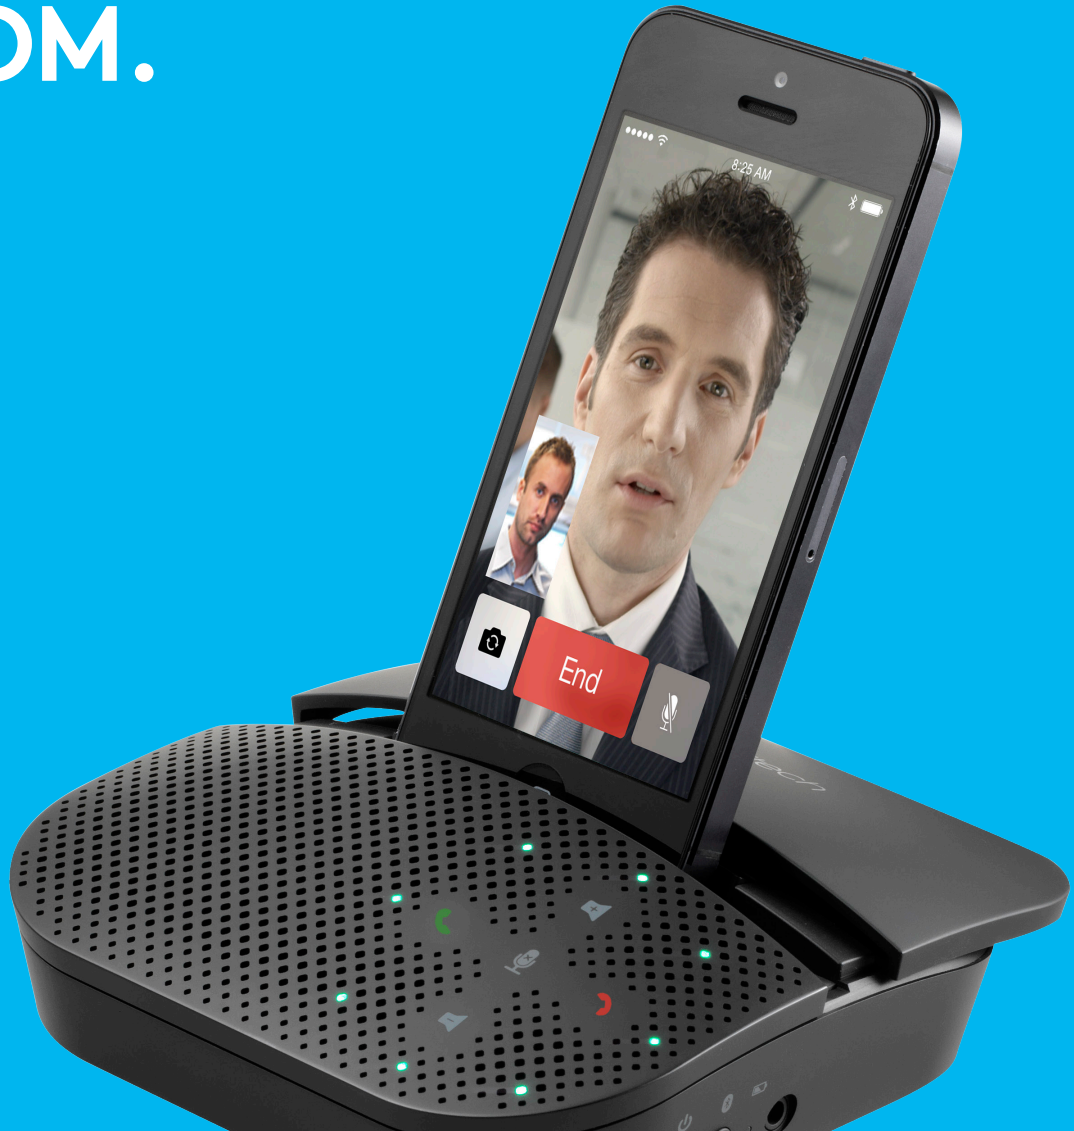

logitech®

INSTANT CONFERENCE ROOM.

Logitech Mobile Speakerphone P710e

Turn any workspace into an instant conference room. Logitech® P710e speakerphone lets you instantly connect and start a video conference holding your mobile device steady.

When you need to take a call at home, in a busy office, or in a hotel room on the road, the P710e speakerphone provides long battery life

up to 15 hours of talk time. Noise-cancelling mic and speaker offer clear sound on both ends of the call or you can plug a headphone into the P710e for additional privacy.

Set up is a snap, just connect your mobile phone or tablet to the P710e speakerphone using *Bluetooth*®, or the attached USB cable.

With advanced business certifications¹ and enhanced integration with Logitech Collaboration Program (LCP) members², the P710e provides a seamless integrated meeting experience.

Advanced DSP technology enables precise tuning for both the mic and speaker so conversations are more life-like.

Device stand provides second-screen versatility

An integrated stand positions a mobile phone or tablet at just the right angle for shake-free video calls and hands-free access to the mobile screen.