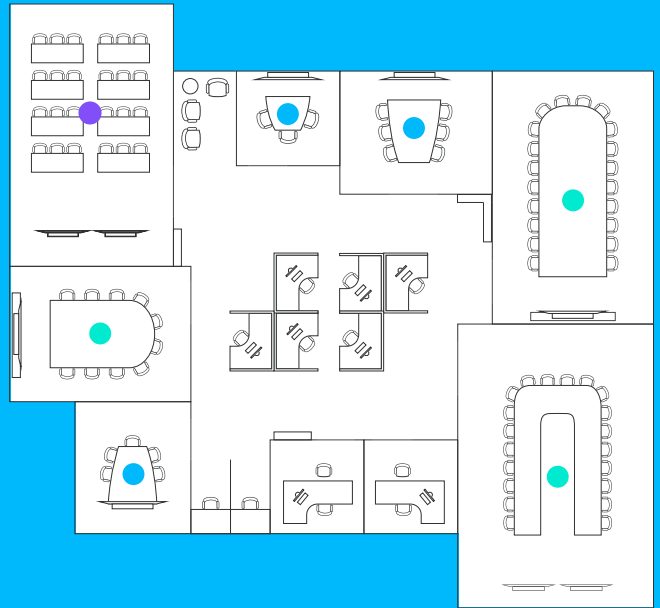

PRODUCT SEATING DIAGRAMS

Designed for small to large-size groups for use with any video conferencing software application, Logitech® ConferenceCams deliver crystal clear audio and razor sharp video that is so amazingly affordable, any meeting place can be a video collaboration space.

TEAM COLLABORATION

- Multipurpose Rooms
- Medium and Large Rooms
- Huddle Rooms

HUDDLE ROOMS

BCC950

CONNECT

MEETUP

MEETUP + EXPANSION MIC

MEDIUM AND LARGE ROOMS

USB

RALLY PLUS

UP TO 16 SEATS

USB

RALLY PLUS

OPTIONAL MIC PODS
1 OPTIONAL MIC = 6 ADDITIONAL SEATS

UP TO 16 SEATS

USB

UP TO 46 SEATS

MULTIPURPOSE ROOMS

RALLY CAMERA
PREMIUM OPTION
CAMERA ONLY, NO SPEAKERS,
NO MIC PODS

OR

PTZ PRO 2 CAMERA
CAMERA ONLY,
NO SPEAKERPHONE

UP TO 20 SEATS

UP TO 20 SEATS