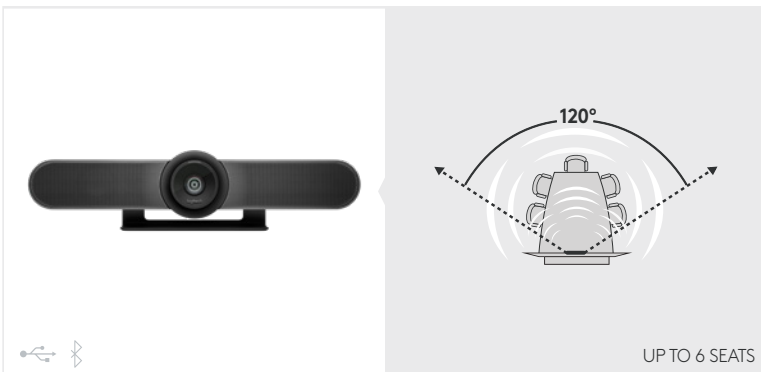

PRODUCT SEATING DIAGRAMS

Designed for small to large-size groups for use with any video conferencing software application, Logitech® ConferenceCams deliver crystal clear audio and razor sharp video that is so amazingly affordable, any meeting place can be a video collaboration space.

TEAM COLLABORATION

- Multipurpose Rooms
- Medium and Large Rooms
- Huddle Rooms

HUDDLE ROOMS

BCC950

CONNECT

MEETUP

MEETUP + EXPANSION MIC