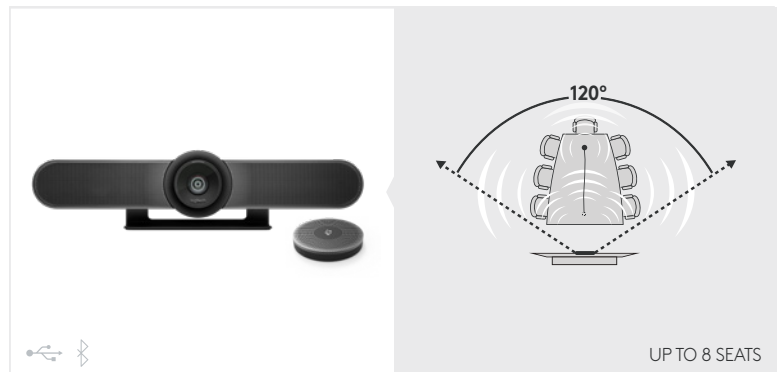

TEAM COLLABORATION

- Multipurpose Rooms
- Medium and Large Rooms
- Huddle Rooms

HUDDLE ROOMS

BCC950

CONNECT

MEETUP

MEETUP + EXPANSION MIC

MEDIUM AND LARGE ROOMS

GROUP

UP TO 14 SEATS

USB Bluetooth NFC

GROUP + EXPANSION MICS

UP TO 20 SEATS

USB Bluetooth NFC

RALLY

UP TO 10 SEATS

USB

RALLY PLUS

UP TO 16 SEATS

USB

RALLY PLUS

OPTIONAL MIC PODS
1 OPTIONAL MIC = 6 ADDITIONAL SEATS

UP TO 16 SEATS

USB