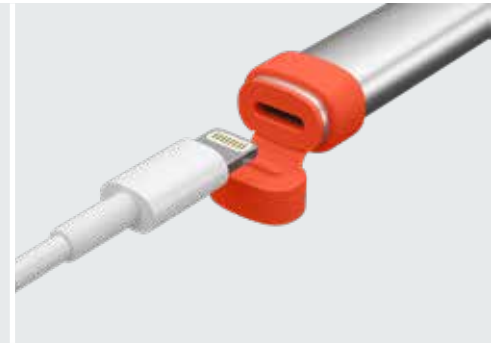

Logitech Crayon

FEATURES & BENEFITS

Unleash the power of educational apps

Logitech Crayon works with a wide variety of educational apps that support Apple Pencil input.

Total precision. Zero delays.

Logitech Crayon has sub-pixel precision and lightning-fast responsiveness for virtually no lag, so it feels as natural as writing or drawing with a traditional pencil.

Palm rejection technology

iPad has palm rejection technology that ignores any touch that doesn't come from Logitech Crayon, so students can stop worrying about their hands and just focus on the task at hand.

Dynamic line weights

Smart tip dynamically adjusts line weight and shadowing according to the angle you place it down — just like a regular pencil.

Long-lasting tip

Each replaceable tip provides 1.25 miles of writing or drawing.

Instant ready

Ready to use with a click of a button, does not require pairing with iPad.

Flat shape that stays put

A flat shape prevents Logitech Crayon from rolling off desks or getting lost.

Kid-friendly design

All small, removable parts of Logitech Crayon are secured to pencil shaft to help prevent prying or loss. Spares are available if extra parts are needed.

Batteries that last until last period

Logitech Crayon has almost 8 hours of writing time between charges — enough for a full school day. Additionally, a fast charging option provides 30 minutes of battery in under 2 minutes.

Easy charging

Charges with the standard lightning cable that comes with iPhone® or iPad.

The perfect fit

Logitech Crayon is designed to fit snugly into a holder on the Rugged Combo 2 case for iPad. That way iPad, keyboard and Logitech Crayon are always secured together.

PRODUCT SPECIFICATIONS

PN: 914-000031

PRODUCT DIMENSIONS + WEIGHT

Dimensions: 6.5 x 0.5 x 0.3 inches
Weight: 0.7 oz. /20 g

INSIDE THE BOX

Logitech Crayon
User documentation

COMPATIBILITY

iPad 6th generation (2018 release)

MATERIALS

Tube: Aluminium
Cap: Silicon Rubber
Skirt: PC + ABS

WARRANTY

3-year limited hardware warranty

CERTIFICATIONS + TESTING

4 ft. (1.2m)
DROP TESTING

HOW TO BUY

All sales and samples are handled through the Apple Education channel. Contact your Apple Education rep for additional details.

Don't know your rep?

Call 1(800) 800 APPLE or find more info at www.apple.com/education/purchasing

www.logitech.com/crayon

Published April 2018

Logitech Inc. 7700 Gateway Blvd., Newark, CA 94560

© 2018 Logitech. Logitech, the Logitech logo and other Logitech marks are owned by Logitech and may be registered.

All other trademarks are the properties of their respective owners. Logitech assumes no responsibility for any errors that may appear in this publication. Product, pricing and feature information contained herein is subject to change without notice.