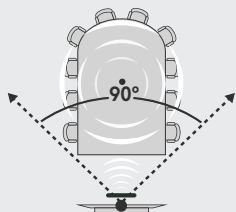

RIGHTSENSE TECHNOLOGIES AND DESIGN INNOVATIONS

Integrated Logitech RightSense technologies, built into Rally, automate a better user experience. RightSight perfectly auto-frames participants no matter their distance from the lens. RightLight prioritizes faces over environment to render natural-looking skin tones while RightSound enhances vocal clarity by suppressing background noise, auto-leveling voices, and focusing on active speakers to support better meetings.

RightSight

Logitech RightSight camera control technology automatically moves the lens and adjusts the zoom so no one gets left out of the picture. RightSight detects human figures, not just faces, to ensure that meeting participants remain in view and optimally framed on-screen.

RightLight

Logitech RightLight with Wide Dynamic Range (WDR) helps everyone look their best on camera, regardless of lighting conditions. RightLight reduces video noise, optimizes light balance, and fine-tunes color and saturation for natural results across all skin tones.

RightSound

Logitech RightSound is a suite of audio processing technologies and design innovations that deliver enterprise-class sound to video conferences. Optimized for the human voice, RightSound reduces unwanted vibrations and noise, and zeroes in on the active speaker to convey their every word with remarkable clarity.

ROOM SETUP DIAGRAMS

UP TO 10 SEATS