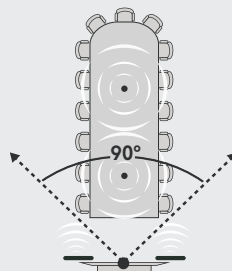

UP TO 16 SEATS