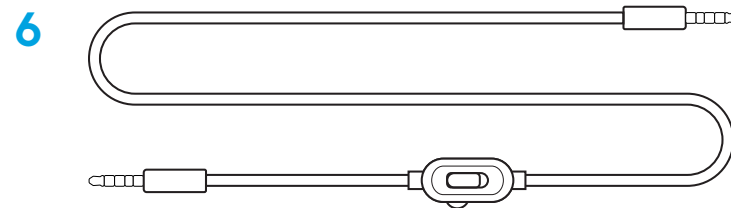

6 Cable for Console / PC

OCULUS QUEST 2 SETUP

Connect with cable for Oculus Quest 2.

Insert the 90-degree 3.5 mm jack into the Oculus Quest 2.

CONNECT WITH PC

- 1 Attach microphone to the headset
- 2 Connect the headset with PC
- 3 Download and install G HUB software