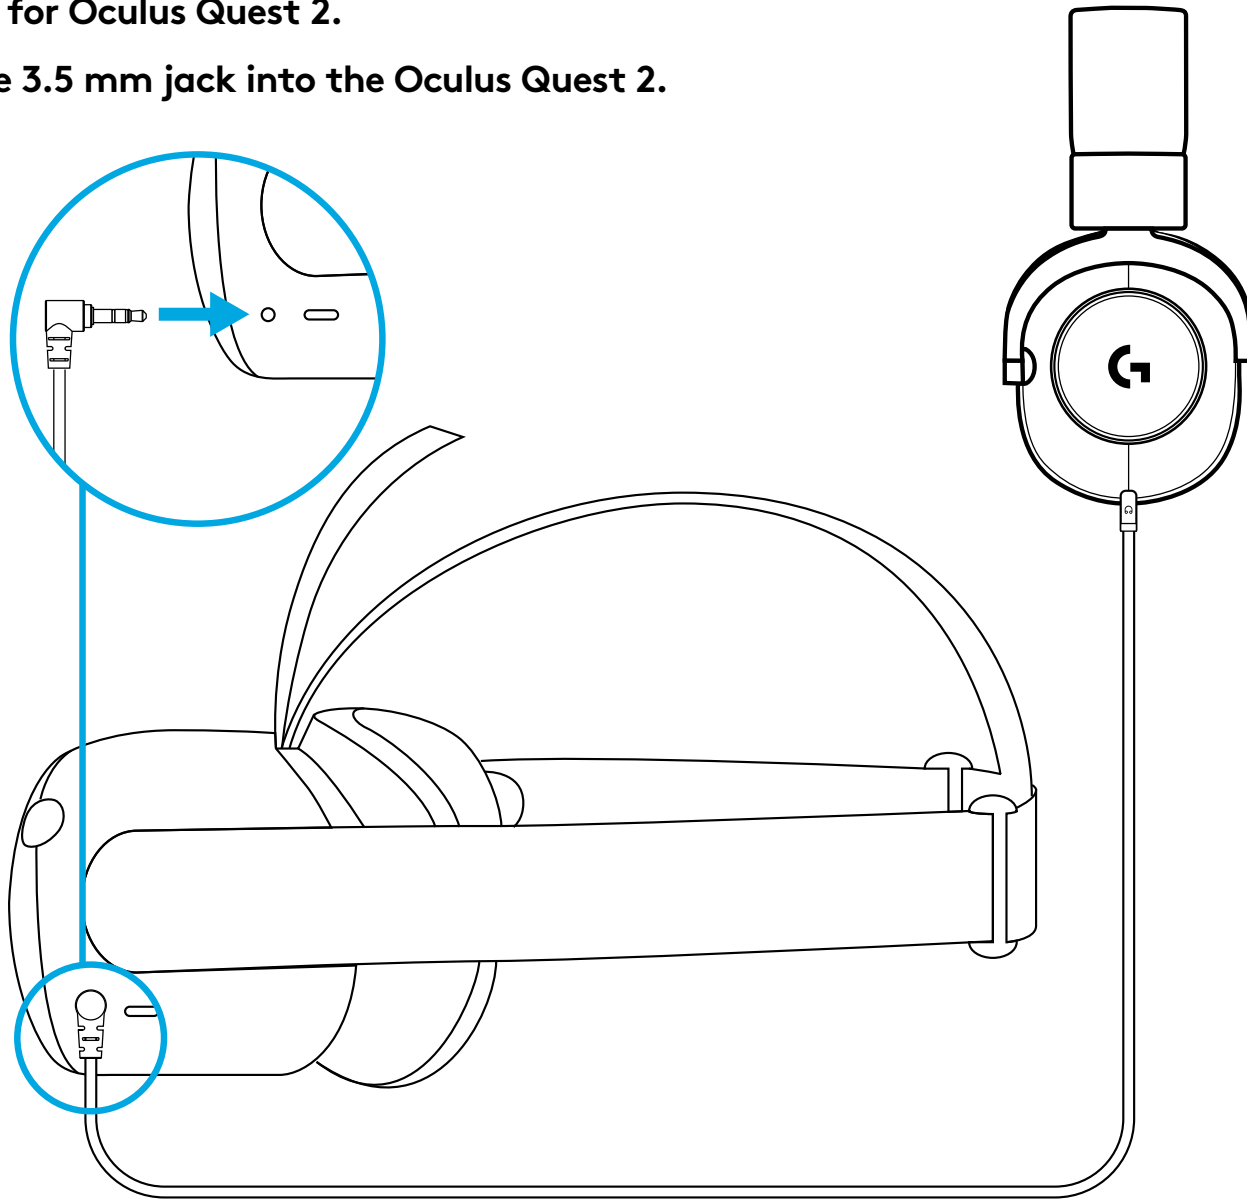

For Oculus Quest 2:

- 1 PRO gaming headset
- 2 Cable for Oculus Quest 2

1

2

For Console / PC:

3 USB external sound card

4 Detachable mic

5 PC splitter

6 Cable for Console / PC

OCULUS QUEST 2 SETUP

Connect with cable for Oculus Quest 2.

Insert the 90-degree 3.5 mm jack into the Oculus Quest 2.

CONNECT WITH PC

- 1 Attach microphone to the headset
- 2 Connect the headset with PC
- 3 Download and install G HUB software

3 USB 外接音效卡

4 可拆卸麥克風

5 PC 分接器

6 遊戲主機 / PC 連接線

OCULUS QUEST 2 設定

使用 Oculus Quest 2 連接線連接。

將 90 度的 3.5 公釐插頭插入到 Oculus Quest 2 。

與 PC 連接