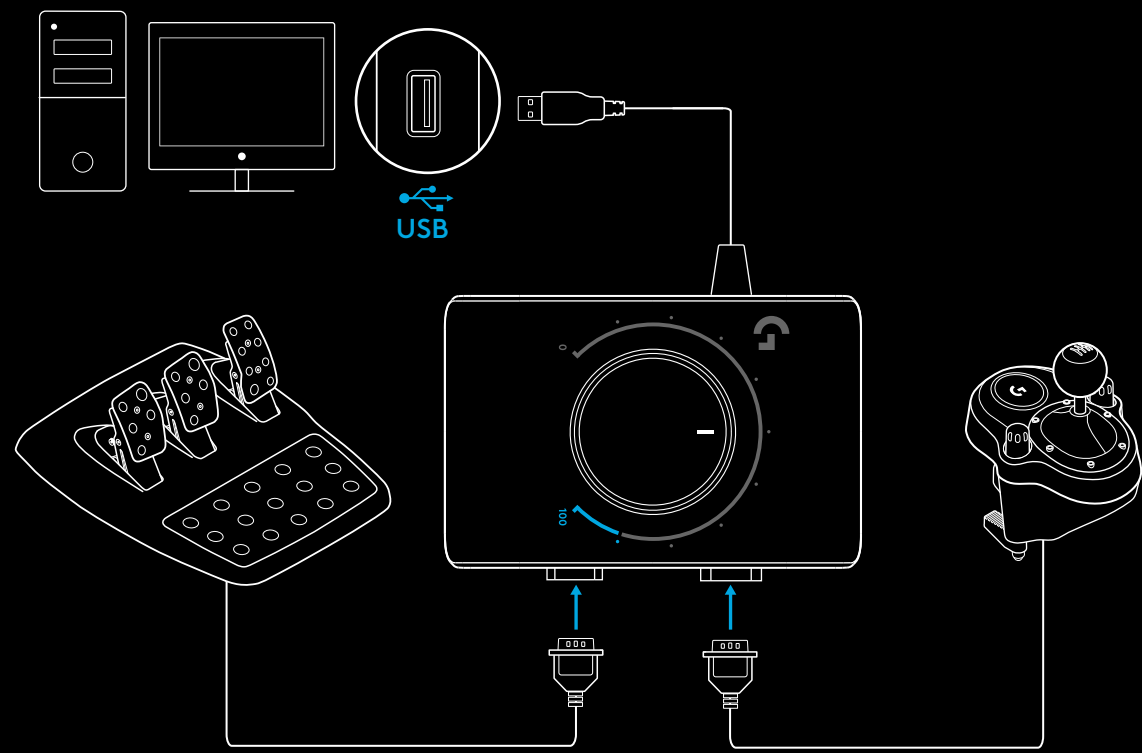

DOMANDE?

logitechG.com/support/racing-adapter