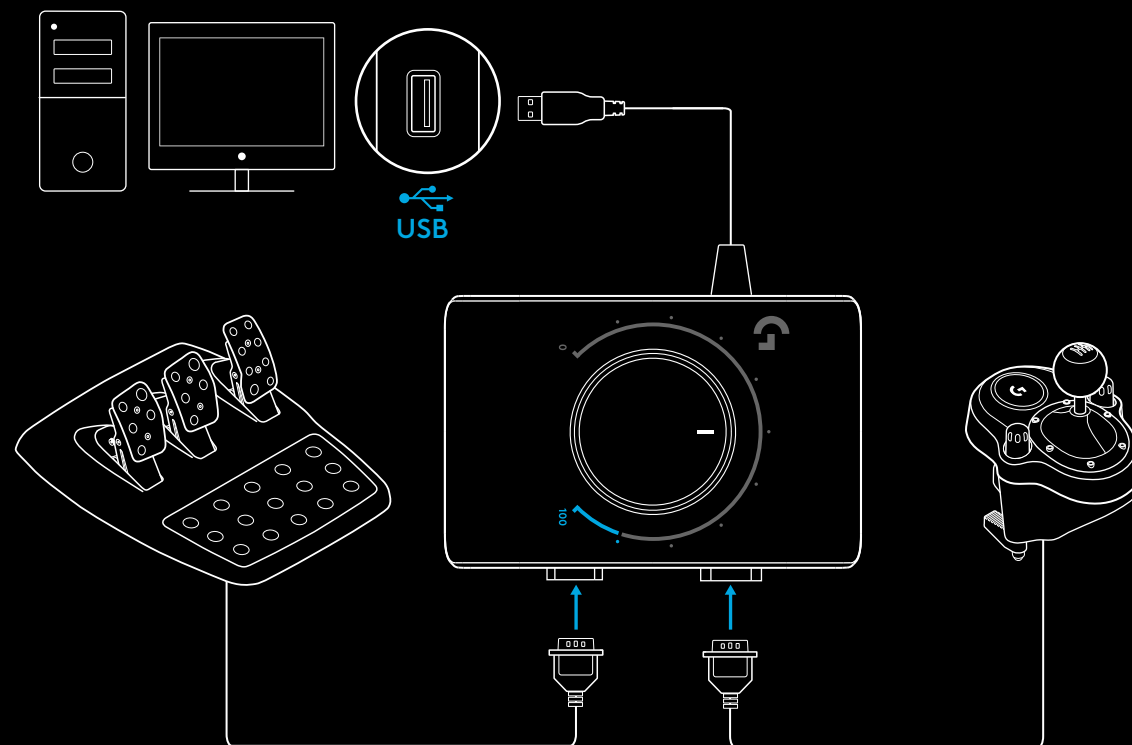

OTÁZKY?

logitechG.com/support/racing-adapter