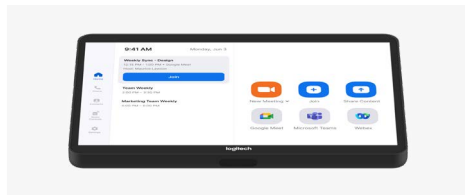

Group learning

Enable seamless collaboration in study rooms, huddle spaces, and shared environments.

Video collaboration & control

- [Rally Bar Huddle](#) - A compact all-in-one video bar designed for small spaces
- [Rally Bar Mini](#) - A powerful, space-saving video bar enabling Zoom VC in mid-sized classrooms
- [Rally Bar](#) - An enterprise-grade, all-in-one solution for Zoom in larger classrooms
- [Rally Plus](#) - Modular AV system for large or complex rooms, offering flexible mic and speaker configurations for full-room coverage
- [Tap IP](#) - Network-connected touch controller to simplify starting and managing Zoom sessions

Content sharing

- [Reach](#) - A content camera for stunning views of non-digital content from novel POVs
- [Scribe](#) - A camera that effortlessly shares whiteboard content into Zoom meetings
- [Spotlight 2](#) - An advanced presenter featuring digital highlighting, haptic feedback, and a customizable action button, designed to keep groups engaged whether they're on Zoom, in-person or both