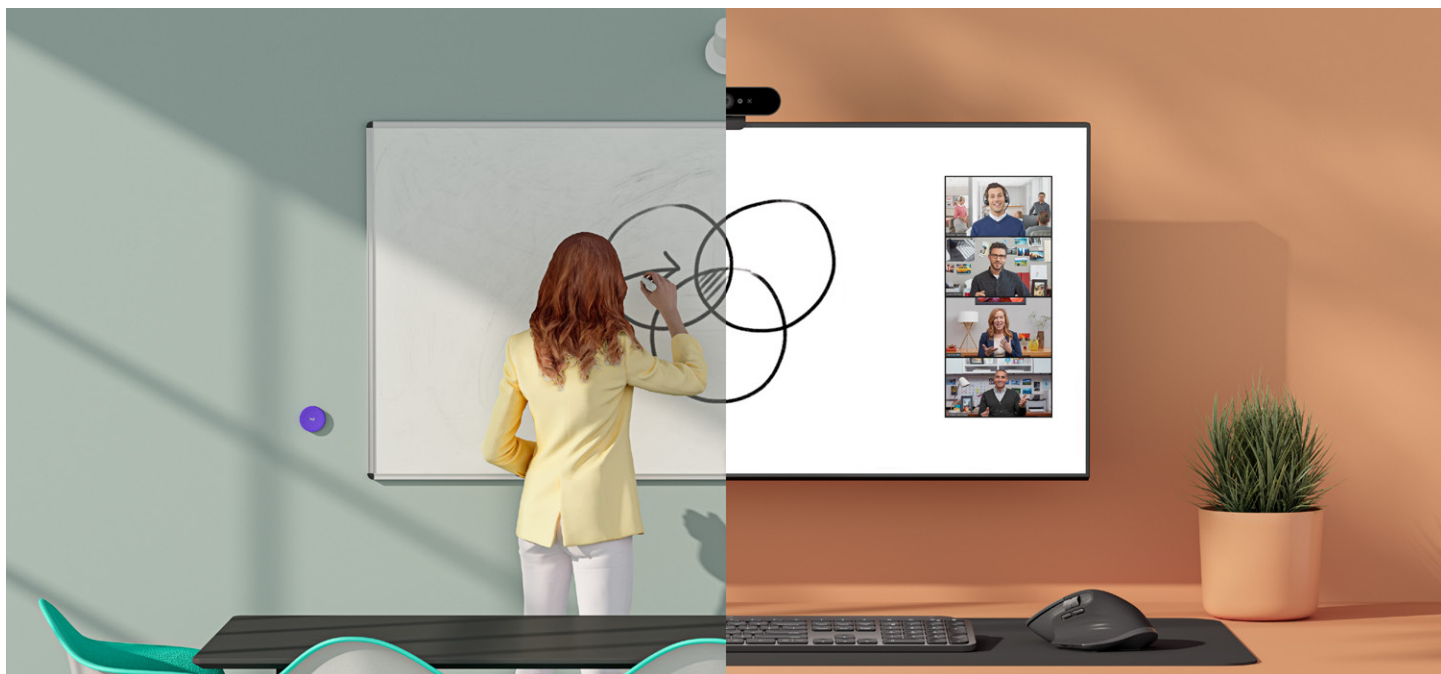

PERFECT VIEWS, REMOTE OR IN THE ROOM

AI-POWERED PERFORMANCE

Presenter Removal

Scribe's built-in AI delivers a transparency effect, allowing participants to see "through" the presenter for an unobstructed view of the whiteboard.

Content Enhancement

Scribe automatically enhances the color and contrast of dry erase markers, making text and sketches easier to read.

Sticky Note Detection

Scribe uses image segmentation to recognize and show other forms of content like sticky notes.