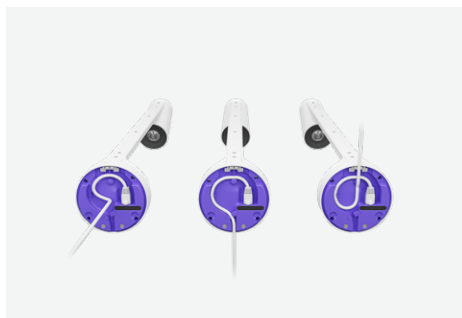

Cable Management

Ensure clean, confident installs with cable retention and options to route cabling up, down, or through the wall.