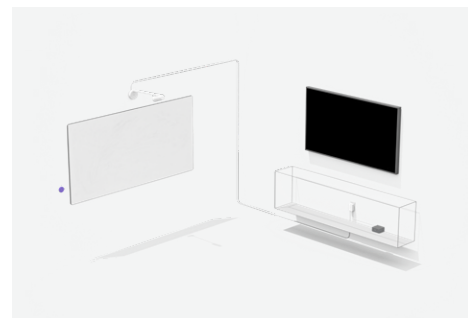

Flexible Cabling

Use the included 10 meters of category cable or supply your own to fit the size and layout of your meeting room.