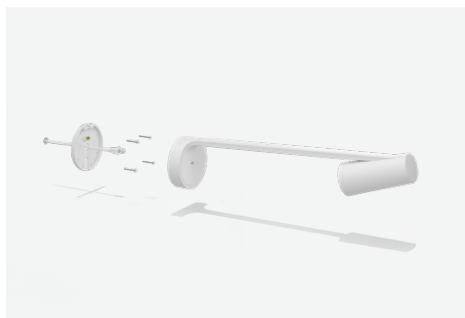

CLEAN, FLEXIBLE INSTALLATION

Wall Mounting

Securely mount Scribe to a variety of wall surfaces with the included installation kit.