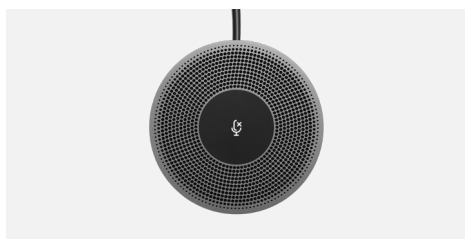

MEETUP ACCESSORIES

EXPANSION MIC

Logitech Expansion Mic for MeetUp provides greater flexibility for room configurations. Built-in beamforming mics are optimized for up to 4 meters (13.1 feet). To extend that range up to 5 meters (16.4 feet), add an Expansion Mic.