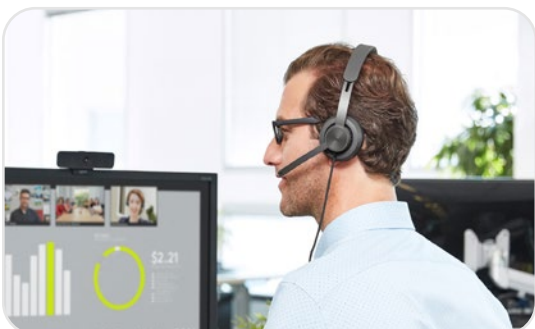

Pair with:

Logitech Brio 4K Ultra HD webcam certified for business with autofocus, adjustable dFOV, 5x HD zoom, HDR, and RightLight 3.

LOGITECH ZONE WIRED

Be heard, distraction free

Hear and be heard clearly with Zone Wired, a plug-and-play USB headset perfect for Domain Experts spending most of their time at their desk. Zone Wired delivers premium audio for focus time and reliable call clarity with advanced noise-cancelling technology that's ideal for taking video calls in noisy environments.

Features:

- Generously-sized 40mm drivers with full-bodied bass
- Noise-cancelling dual mic technology that suppresses ambient noise as close as 60 cm away
- Sleek and simple in-line controller
- Lightweight, stylish, designed for daily use