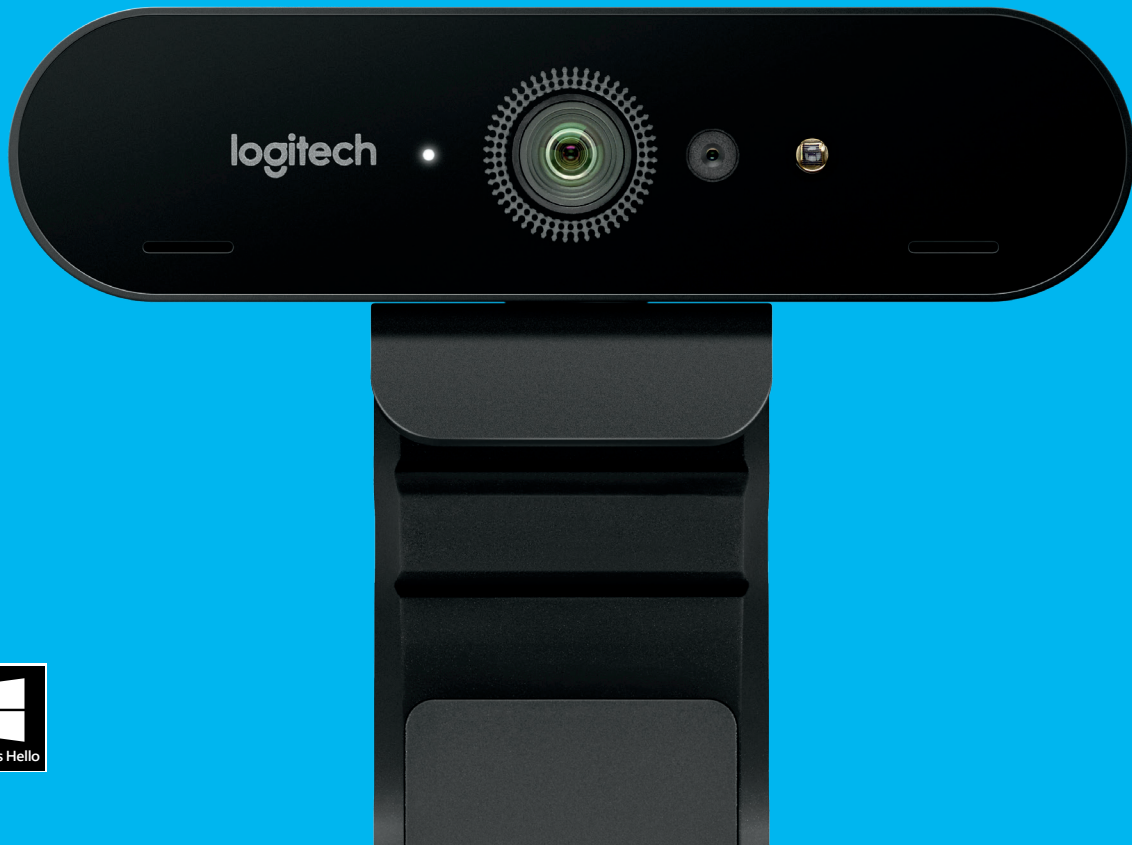

logitech®

## Logitech BRIO

Logitech® delivers our best ever webcam with 4K UHD and 5X zoom for truly amazing video quality.

BRIO's 4K image sensor is a next-generation powerhouse that enables 5X digital zoom, high frame rates and multiple resolutions to optimally support any compute/network environment. Logitech's RightLight™ 3

BRIO is also packed with extras, including support for infrared-based facial recognition to strengthen login security, works with

Microsoft Cortana®, supports multiple connection types (including USB 3.0 and Type C), and provides the freedom to mount the camera wherever it works best – LCD screen, notebook, or tabletop – with the removable clip or embedded tripod thread.

### Multiple mounting options

Freedom to mount the camera wherever it works best – LCD screen, notebook, or tabletop – by using the removable clip or embedded tripod thread. Clip is adjustable to fit a variety of screens.