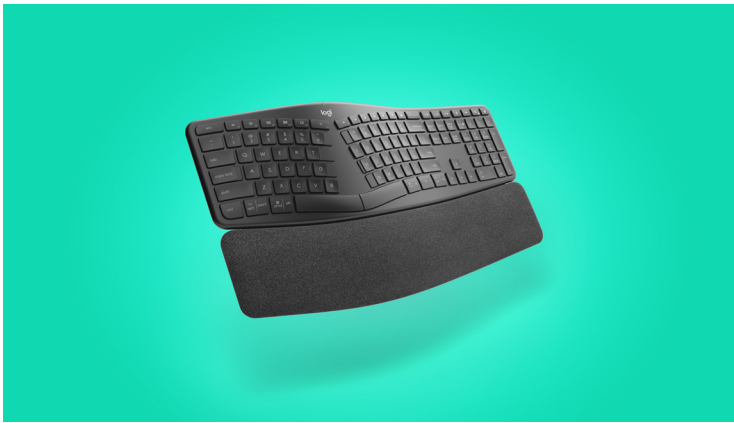

Our Ergo Series of products go beyond that. Designed with criteria laid out by leading ergonomists, and tested in our dedicated Ergo Lab, they're scientifically proven to reduce key muscle activity and improve overall posture and comfort. And all without compromising a pixel of performance.

## ERGO K860 ERGONOMIC SPLIT KEYBOARD