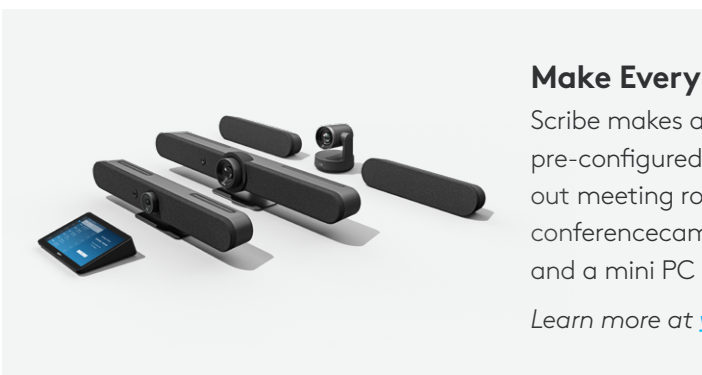

DATASHEET

LOGITECH SCRIBE

Effortlessly share whiteboards into video meetings with Logitech Scribe, an AI-powered whiteboard camera for Zoom™ meetings and Zoom Rooms™.

WHITEBOARD CAMERA FOR ZOOM

Designed for whiteboard sharing in the modern workplace, Logitech Scribe broadcasts content on dry erase boards into Zoom meetings with outstanding clarity. Now, even remote participants can have the best seat at the table.

With a clean wall-mounted design and thoughtful cable management, Scribe installs elegantly into any small, medium, or large meeting room with a whiteboard. Together with the whiteboard content camera, Scribe includes mounting components, power supply, category cables, and a wireless share button, optimized for Zoom Rooms, to add virtual whiteboard collaboration to your Zoom deployment at scale.

Plug and Play Ready

Scribe offers the versatility to connect to your Zoom meetings as a USB camera.

ENHANCED INTEGRATION WITH ZOOM ROOMS

Share Button

Scribe's wireless share button makes sharing a whiteboard into Zoom Rooms quick and easy.

Center-of-Room Control

Whiteboard sharing can also be initiated directly from a Zoom Rooms controller, like Logitech Tap.

Make Every Room a Zoom Room

Scribe makes a great addition to Logitech Room Solutions, which are pre-configured for Zoom Rooms and include everything you need to build out meeting rooms of virtually any shape or size - an Ultra-HD Logitech conferencecam with RightSense™ technologies, the Tap touch controller, and a mini PC or built-in compute.