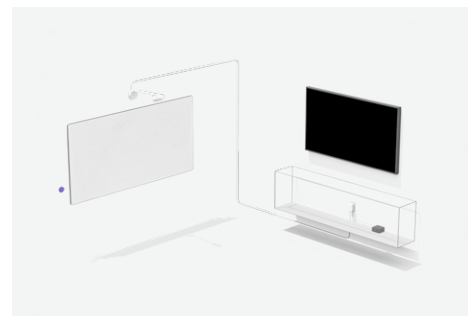

DATASHEET

LOGITECH SCRIBE

Effortlessly share whiteboards into video meetings with Logitech Scribe, an AI-powered whiteboard camera for Zoom™ meetings and Zoom Rooms™.

WHITEBOARD CAMERA FOR ZOOM

Designed for whiteboard sharing in the modern workplace, Logitech Scribe broadcasts content on dry erase boards into Zoom meetings with outstanding clarity. Now, even remote participants can have the best seat at the table.

With a clean wall-mounted design and thoughtful cable management, Scribe installs elegantly into any small, medium, or large meeting room with a whiteboard. Together with the whiteboard content camera, Scribe includes mounting components, power supply, category cables, and a wireless share button, optimized for Zoom Rooms, to add virtual whiteboard collaboration to your Zoom deployment at scale.

Flexible Cabling

Use the included 10 meters of category cable or supply your own to fit the size and layout of your meeting room.

SIMPLE TO USE

Works with Any Whiteboard

Works with all whiteboard surfaces, capturing up to 6' W by 4' H, and any set of dry erase markers.

Plug and Play Ready

Scribe offers the versatility to connect to your Zoom meetings as a USB camera.

ENHANCED INTEGRATION WITH ZOOM ROOMS

Share Button

Scribe's wireless share button makes sharing a whiteboard into Zoom Rooms quick and easy.