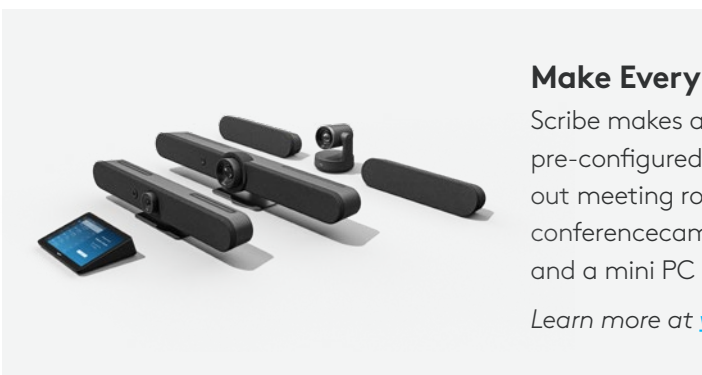

DATASHEET

LOGITECH SCRIBE

Effortlessly share whiteboards into video meetings with Logitech Scribe, an AI-powered whiteboard camera for Zoom™ meetings and Zoom Rooms™.

WHITEBOARD CAMERA FOR ZOOM

Designed for whiteboard sharing in the modern workplace, Logitech Scribe broadcasts content on dry erase boards into Zoom meetings with outstanding clarity. Now, even remote participants can have the best seat at the table.

With a clean wall-mounted design and thoughtful cable management, Scribe installs elegantly into any small, medium, or large meeting room with a whiteboard. Together with the whiteboard content camera, Scribe includes mounting components, power supply, category cables, and a wireless share button, optimized for Zoom Rooms, to add virtual whiteboard collaboration to your Zoom deployment at scale.

Plug and Play Ready

Scribe offers the versatility to connect to your Zoom meetings as a USB camera.

ENHANCED INTEGRATION WITH ZOOM ROOMS

Share Button

Scribe's wireless share button makes sharing a whiteboard into Zoom Rooms quick and easy.

Center-of-Room Control

Whiteboard sharing can also be initiated directly from a Zoom Rooms controller, like Logitech Tap.

Make Every Room a Zoom Room

Scribe makes a great addition to Logitech Room Solutions, which are pre-configured for Zoom Rooms and include everything you need to build out meeting rooms of virtually any shape or size - an Ultra-HD Logitech conferencecam with RightSense™ technologies, the Tap touch controller, and a mini PC or built-in compute.