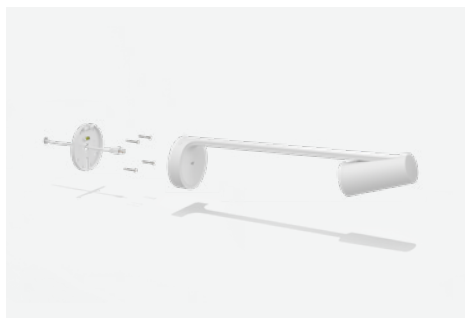

CLEAN, FLEXIBLE INSTALLATION

Wall Mounting

Securely mount Scribe to a variety of wall surfaces with the included installation kit.