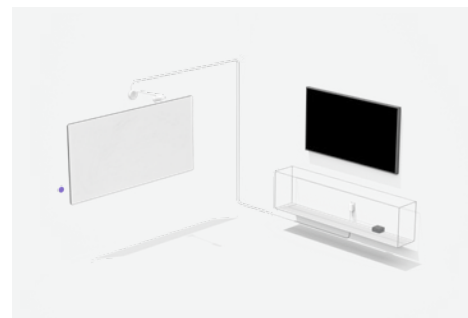

With a clean wall-mounted design and thoughtful cable management, Scribe installs elegantly into any small, medium, or large meeting room with a whiteboard. Together with the whiteboard content camera, Scribe includes mounting components, power supply, category cables, and a wireless share button, optimized for Zoom Rooms, to add virtual whiteboard collaboration to your Zoom deployment at scale.

CLEAN, FLEXIBLE INSTALLATION

Wall Mounting

Securely mount Scribe to a variety of wall surfaces with the included installation kit.

Cable Management

Ensure clean, confident installs with cable retention and options to route cabling up, down, or through the wall.

Flexible Cabling

Use the included 10 meters of category cable or supply your own to fit the size and layout of your meeting room.

SIMPLE TO USE

Works with Any Whiteboard

Works with all whiteboard surfaces, capturing up to 6' W by 4' H, and any set of dry erase markers.

Plug and Play Ready

Scribe offers the versatility to connect to your Zoom meetings as a USB camera.

ENHANCED INTEGRATION WITH ZOOM ROOMS

Share Button

Scribe's wireless share button makes sharing a whiteboard into Zoom Rooms quick and easy.