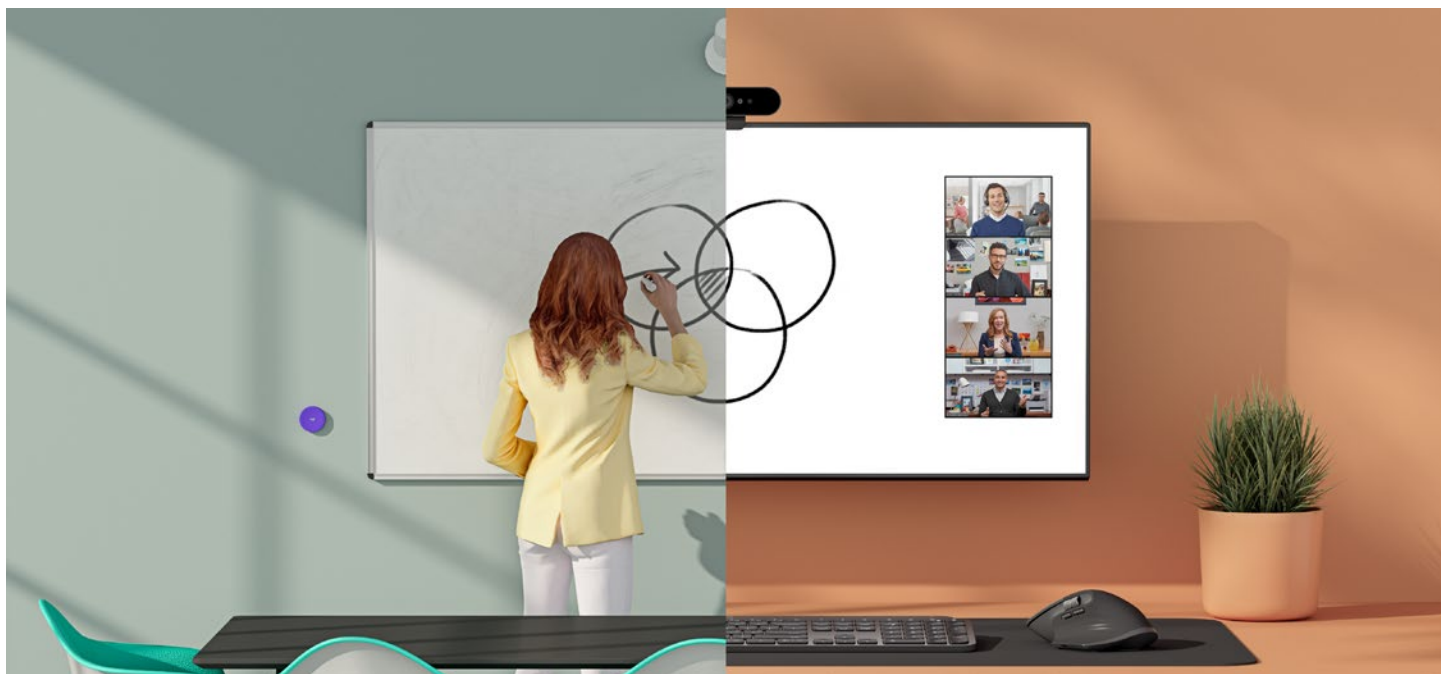

DATASHEET

LOGITECH SCRIBE

Effortlessly share whiteboards into video meetings with Logitech Scribe, an AI-powered whiteboard camera for Zoom™ meetings and Zoom Rooms™.

WHITEBOARD CAMERA FOR ZOOM

Designed for whiteboard sharing in the modern workplace, Logitech Scribe broadcasts content on dry erase boards into Zoom meetings with outstanding clarity. Now, even remote participants can have the best seat at the table.

With a clean wall-mounted design and thoughtful cable management, Scribe installs elegantly into any small, medium, or large meeting room with a whiteboard. Together with the whiteboard content camera, Scribe includes mounting components, power supply, category cables, and a wireless share button, optimized for Zoom Rooms, to add virtual whiteboard collaboration to your Zoom deployment at scale.

PERFECT VIEWS, REMOTE OR IN THE ROOM

AI-POWERED PERFORMANCE

Presenter Removal

Scribe's built-in AI delivers a transparency effect, allowing participants to see "through" the presenter for an unobstructed view of the whiteboard.

Content Enhancement

Scribe automatically enhances the color and contrast of dry erase markers, making text and sketches easier to read.

Sticky Note Detection

Scribe uses image segmentation to recognize and show other forms of content like sticky notes.