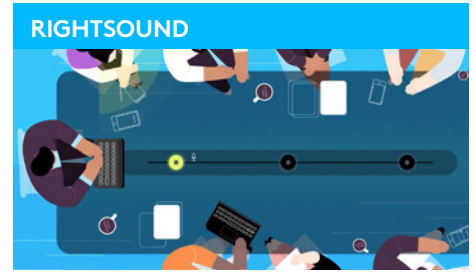

**RightLight with WDR**

- Human-focused light and color optimization for natural skin tones
- Reduces backlighting and glare without darkening the entire image
- Best for multiple participants

**RIGHTSIGHT**

See everyone in the room—perfectly framed—with Logitech RightSight, a camera control technology that automatically moves the lens and adjusts the zoom so no one gets left out of the picture. RightSight detects human figures, not just faces, to ensure that meeting participants remain in view and optimally framed on-screen. With RightSight silently at work in the background, conversations and eye contact are as easy and natural as being together in the same room.

**Core Technologies**

- Human figure detection
- Auto-frame participants at meeting start
- Auto-frame participants on-demand
- Auto-reframe current participants during meetings

*Note: RightSight is enabled by a software download with initial support for Windows® 10. Please see [www.logitech.com/rightsight](http://www.logitech.com/rightsight) for availability.*