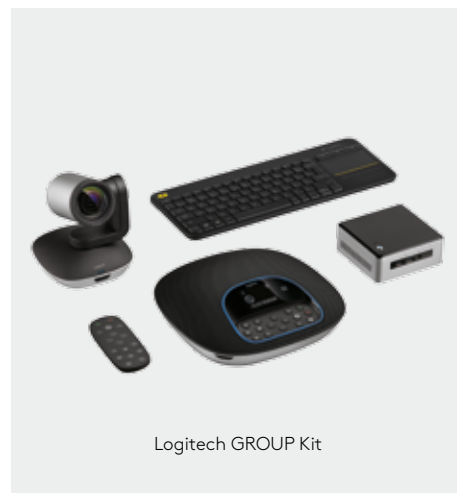

Logitech GROUP Kit