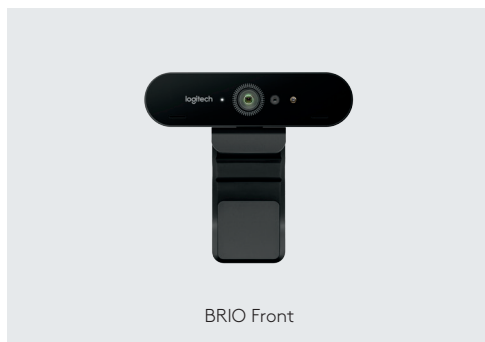

BRIO is also packed with extras, including support for infrared-based facial recognition to strengthen login security, works with

Microsoft Cortana®, supports multiple connection types (including USB 3.0 and Type C), and provides the freedom to mount the camera wherever it works best – LCD screen, notebook, or tabletop – with the removable clip or embedded tripod thread.

BlueJeans

lifesize

zoom

broadsoft

Logitech BRIO

BRIO Front

BRIO Back

BRIO + Removable Clip