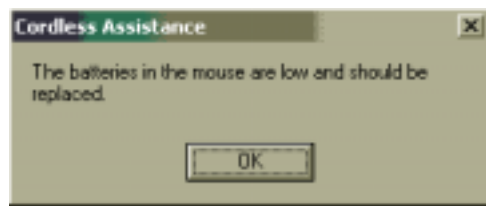

Cordless Power Keeps You Working

The Logitech Cordless Mouse uses two standard AAA batteries (included in the package) which last for 6 months. When your batteries start to run low, you'll receive a warning on your screen to change them if you've installed Logitech MouseWare which comes with your mouse. You can always check battery status by clicking on the mouse icon on the task bar.